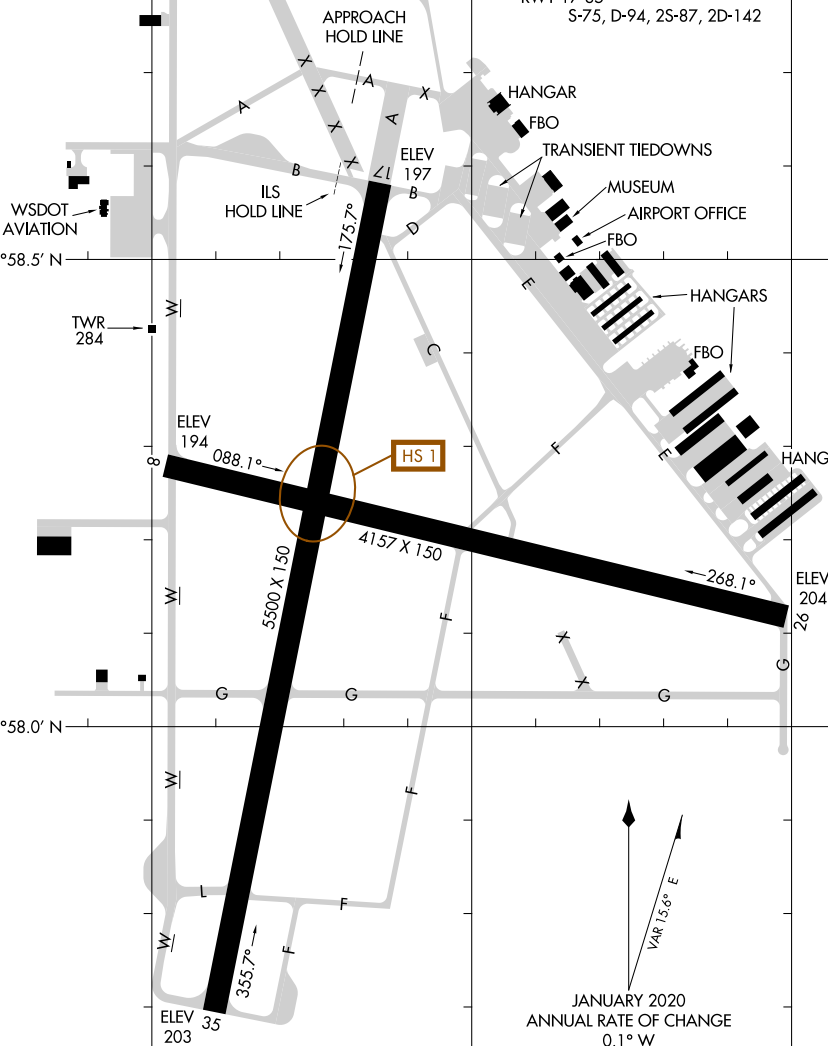

23110

AIRPORT DIAGRAM

AL-645 (FAA)

OLYMPIA RGNL (OLM)
OLYMPIA, WASHINGTON

ATIS ★
135.725
OLYMPIA TOWER ★
124.4 254.25
GND CON
121.6

FIELD
ELEV
208

RWY 08-26
S-30
RWY 17-35
S-75, D-94, 2S-87, 2D-142

NW-1, 26 DEC 2024 to 23 JAN 2025

NW-1, 26 DEC 2024 to 23 JAN 2025

CAUTION: BE ALERT TO RUNWAY CROSSING CLEARANCES.
READBACK OF ALL RUNWAY HOLDING INSTRUCTIONS IS REQUIRED.

122°54.5' W 122°54.0' W 122°53.5' W

AIRPORT DIAGRAM

23110

OLYMPIA, WASHINGTON
OLYMPIA RGNL (OLM)