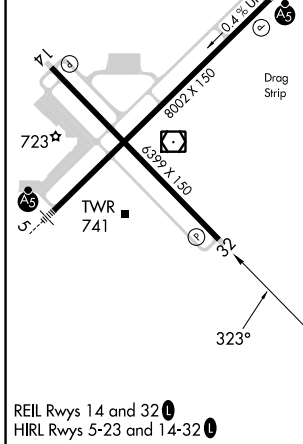

WAAS CH 78011 W32A	APP CRS 323°	Rwy Idg TDZE Apt Elev	6399 665 668
---------------------------------	------------------------	-----------------------------	---

RNAV (GPS) RWY 32

MBS INTL (MBS)

RNP APCH.		MISSED APPROACH: Climb to 2300 direct OGREE and hold.			
For uncompensated Baro-VNAV systems, LNAV/VNAV NA below -18°C or above 54°C.					

2300 OGREE 		4 NM Holding Pattern OTANE 			
* LNAV only. RW32 * 1 NM to RW32 GIVEV 1.6 NM to RW32 WURBA 2300 * 1220 2300 323° 143° 6000 2700 GP 3.00° TCH 50					
CATEGORY	A	B	C	D	
LPV DA		865- ³ / ₄	200 (200- ³ / ₄)		
LNAV/VNAV DA		950- ⁷ / ₈	285 (300- ⁷ / ₈)		
LNAV MDA		1020-1	355 (400-1)		
CIRCLING	1080-1 412 (500-1)	1120-1 452 (500-1)	1240-1½ 572 (600-1½)	1240-2 572 (600-2)	