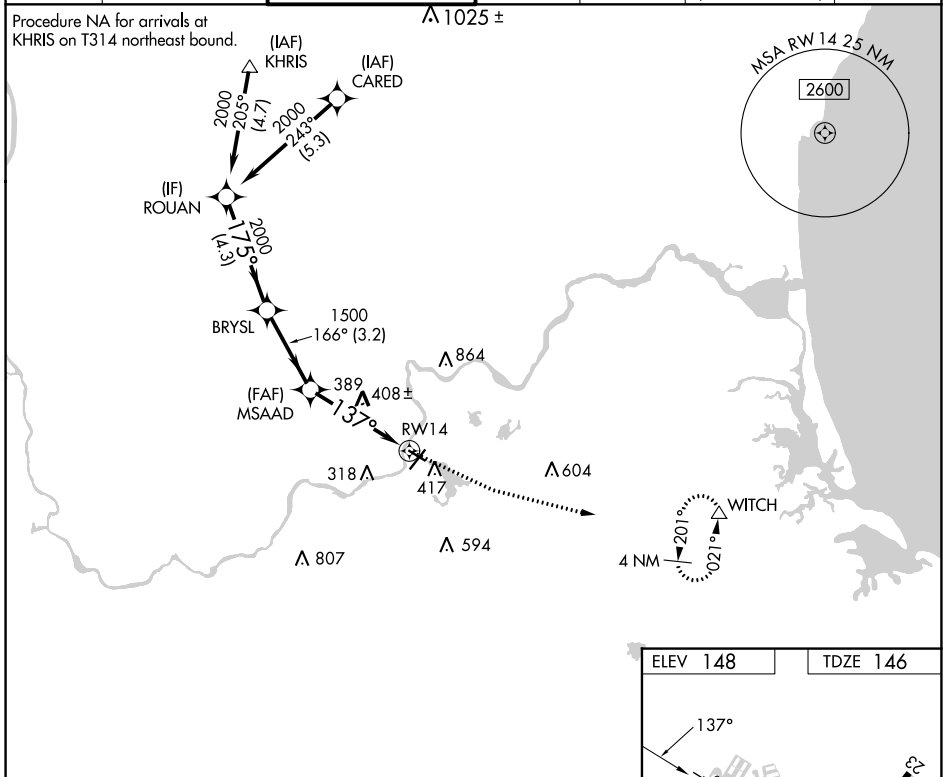

WAAS CH 99642 W14A	APP CRS 137°	Rwy Idg TDZE Apt Elev	3654 146 148
--	------------------------	-----------------------------	---

RNAV (GPS) RWY 14

LAWRENCE MUNI (LWM)

RNP APCH - GPS.
 ⚠ Circling to Rwy 32 NA at night.

MISSED APPROACH: Climbing left turn to 2000 direct WITCH and hold.

ATIS 126.75	BOSTON APP CON 124.4 279.6	LAWRENCE TOWER * 119.25 (CTAF) 0	GND CON 124.3	CLNC DEL 124.3	CLNC DEL 126.15 (When twr closed)	UNICOM 122.8
-----------------------	--------------------------------------	--	-------------------------	--------------------------	--	------------------------

	ROUAN	BRYSL	MSAAD	2000	WITCH
	2000	2000	1500		
	175°	166°	137°		
	4.3 NM	3.2 NM	2.9 NM	1.3 NM	
CATEGORY	A	B	C	D	
LP MDA	580-1	434 (500-1)	580-1¼	434 (500-1¼)	
LNNAV MDA	660-1	514 (600-1)	660-1⅜	514 (600-1⅜)	
CIRCLING	740-1	592 (600-1)	840-2 692 (700-2)	1220-3 1072 (1100-3)	