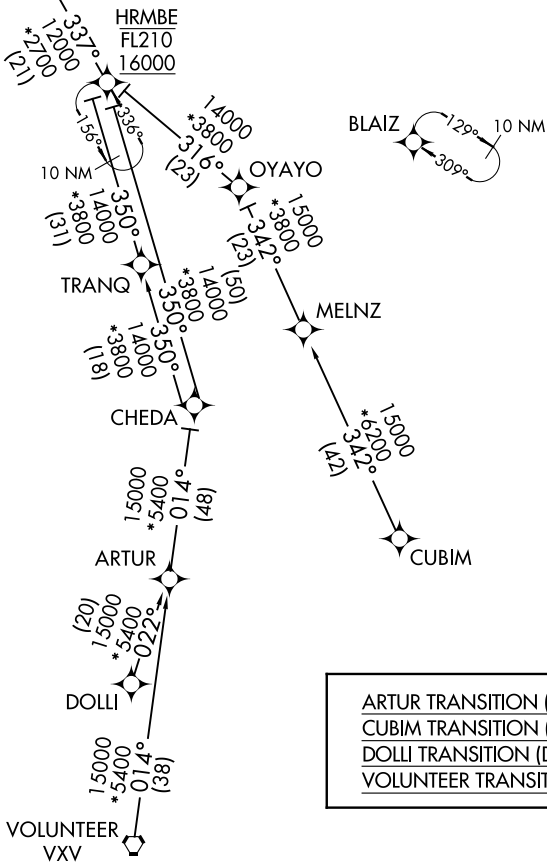

JAKIE SIX ARRIVAL (RNAV) Transition Routes

CINCINNATI/NORTHERN KENTUCKY INTL (CVG)

COVINGTON, KENTUCKY

CINCINNATI APP CON
119.7 254.25
D-ATIS
134.375

RNAV 1 - DME/DME/IRU or GPS.
RADAR required.

See following page for arrival routes.

ARTUR TRANSITION (ARTUR.JAKIE6):
 CUBIM TRANSITION (CUBIM.JAKIE6):
 DOLLI TRANSITION (DOLLI.JAKIE6):
 VOLUNTEER TRANSITION (VXX.JAKIE6):

NOTE: Chart not to scale.

(CONTINUED ON FOLLOWING PAGE)

SE-1, 26 DEC 2024 to 23 JAN 2025

SE-1, 26 DEC 2024 to 23 JAN 2025