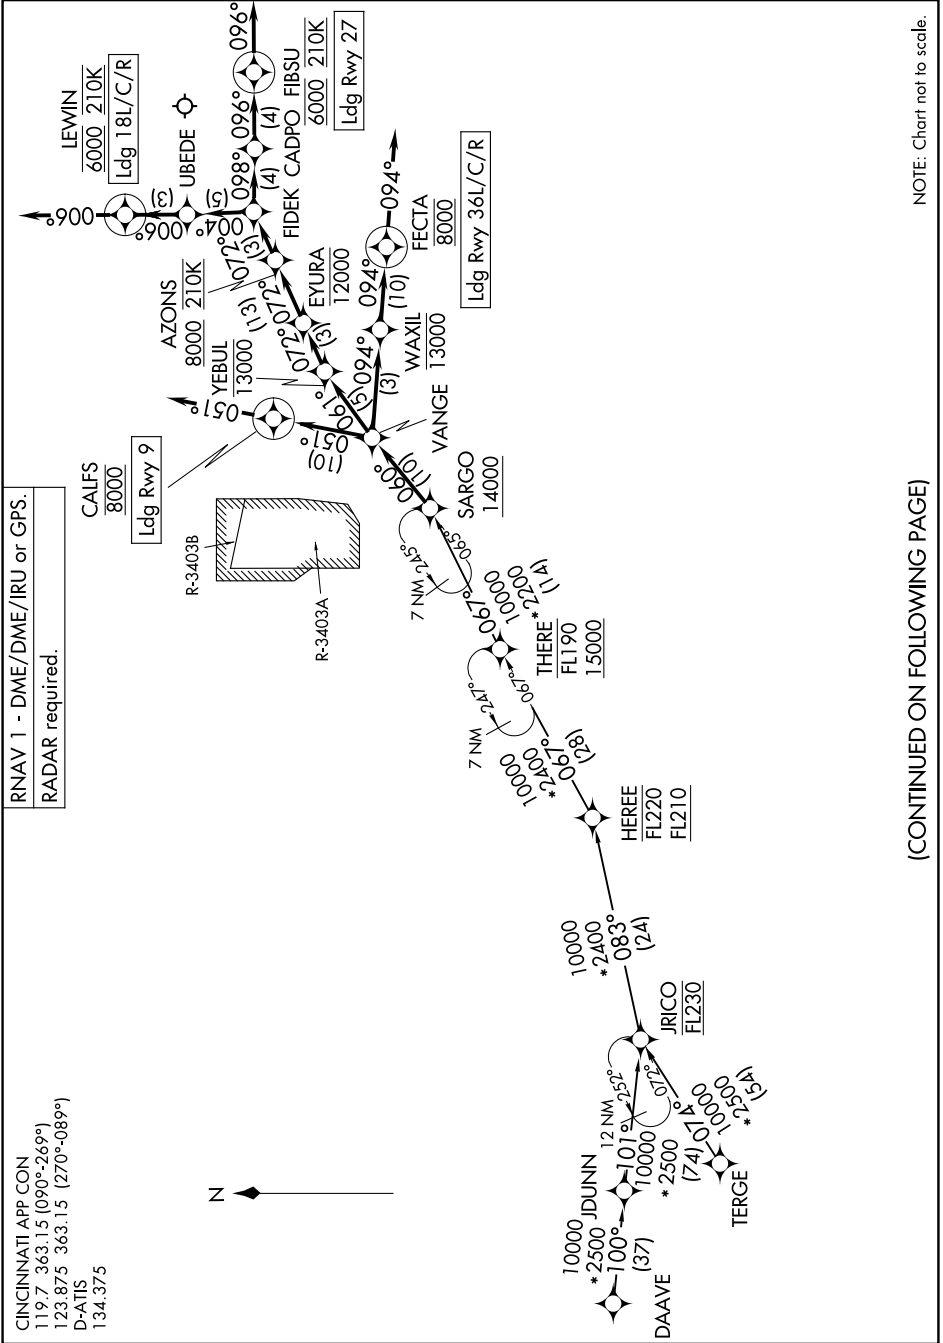

SARGO FOUR ARRIVAL (RNAV)

SE-1, 26 DEC 2024 to 23 JAN 2025

CINCINNATI APP CON
119.7 363.15 (090°-269°)
123.875 363.15 (270°-089°)
D-ATIS
134.375

RNAV 1 - DME/DME/IRU or GPS.
RADAR required.

NOTE: Chart not to scale.

(CONTINUED ON FOLLOWING PAGE)

SE-1, 26 DEC 2024 to 23 JAN 2025