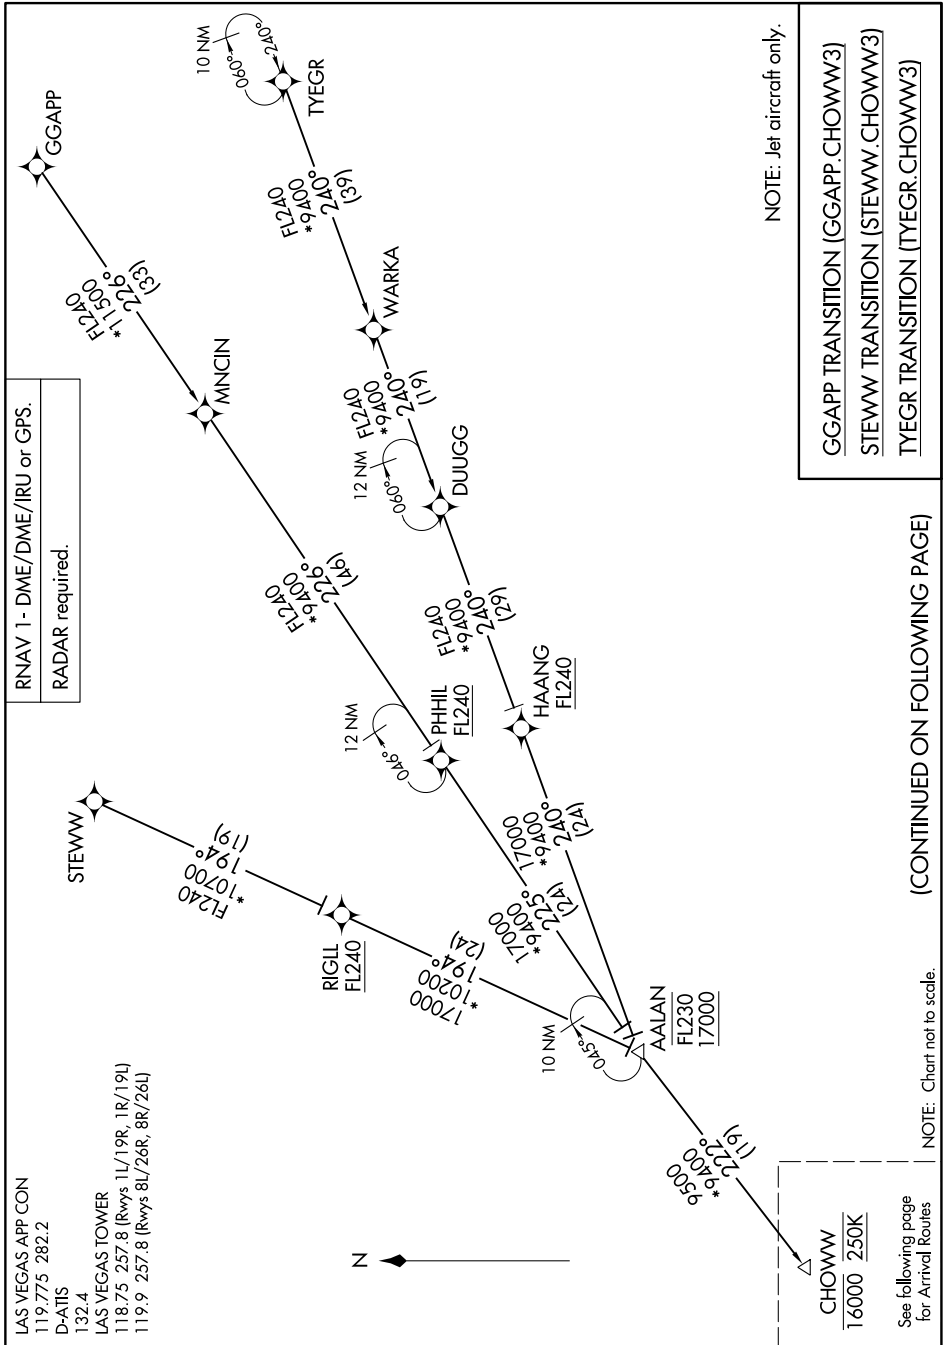

# CHOWW THREE ARRIVAL (RNAV) Transition Routes

SW-4, 26 DEC 2024 to 23 JAN 2025

SW-4, 26 DEC 2024 to 23 JAN 2025