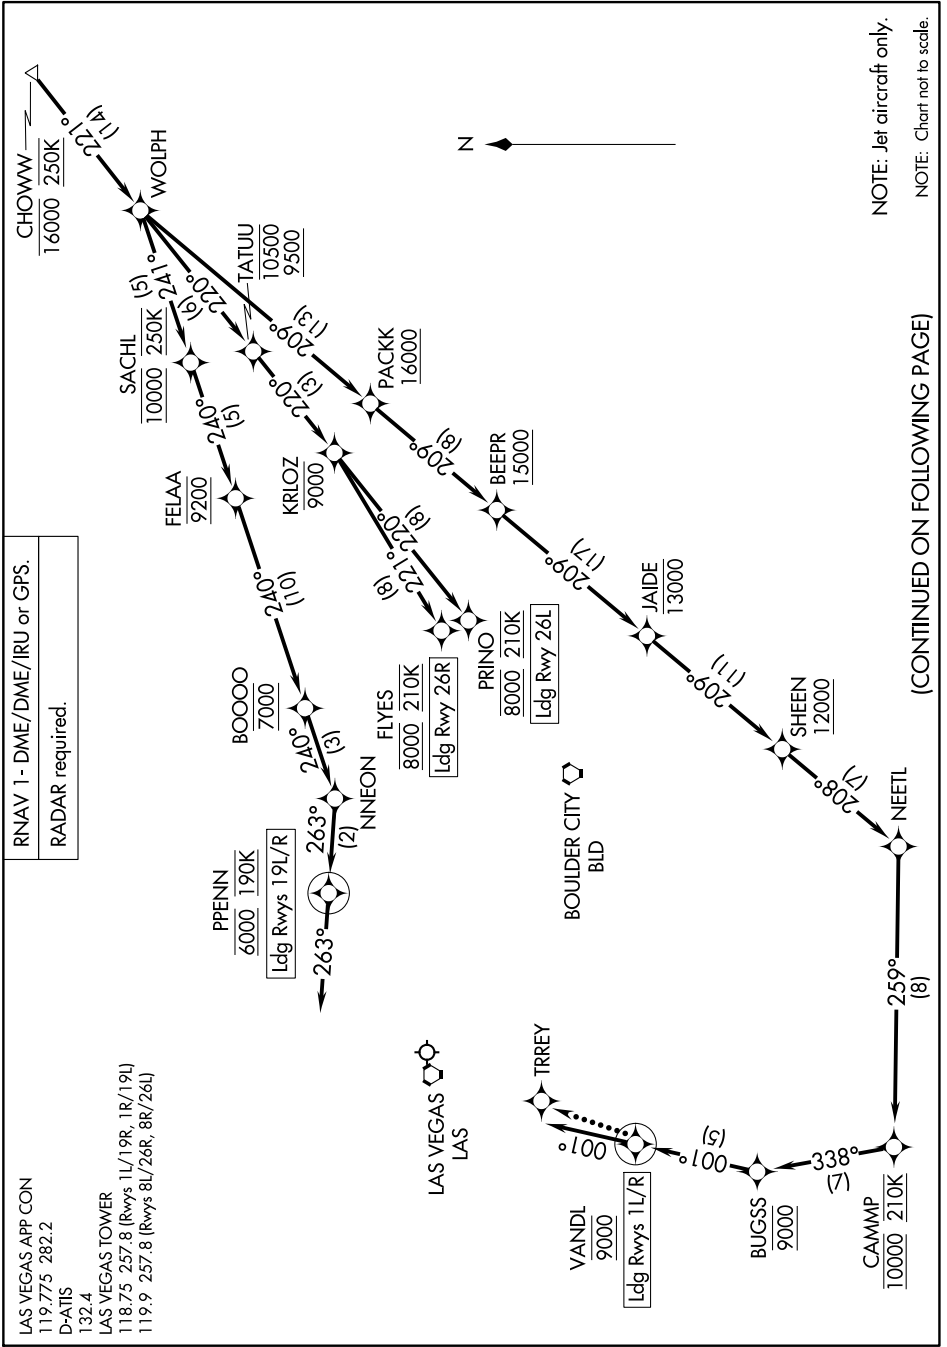

(CHOWW.CHOWW3) 24305

AL-662 (FAA)

HARRY REID INTL (LAS)  
LAS VEGAS, NEVADA

# CHOWW THREE ARRIVAL (RNAV) Arrival Routes

SW-4, 26 DEC 2024 to 23 JAN 2025

RNAV 1 - DME/DME/IRU or GPS.
RADAR required.

LAS VEGAS APP CON  
119.775 282.2  
D-ATIS  
132.4  
LAS VEGAS TOWER  
118.75 257.8 (Rwys 1L/19R, 1R/19L)  
119.9 257.8 (Rwys 8L/26R, 8R/26L)

# CHOWW THREE ARRIVAL (RNAV) Arrival Routes

(CHOWW.CHOWW3) 31OCT24

NOTE: Jet aircraft only.  
NOTE: Chart not to scale.

(CONTINUED ON FOLLOWING PAGE)

SW-4, 26 DEC 2024 to 23 JAN 2025

LAS VEGAS, NEVADA  
HARRY REID INTL (LAS)