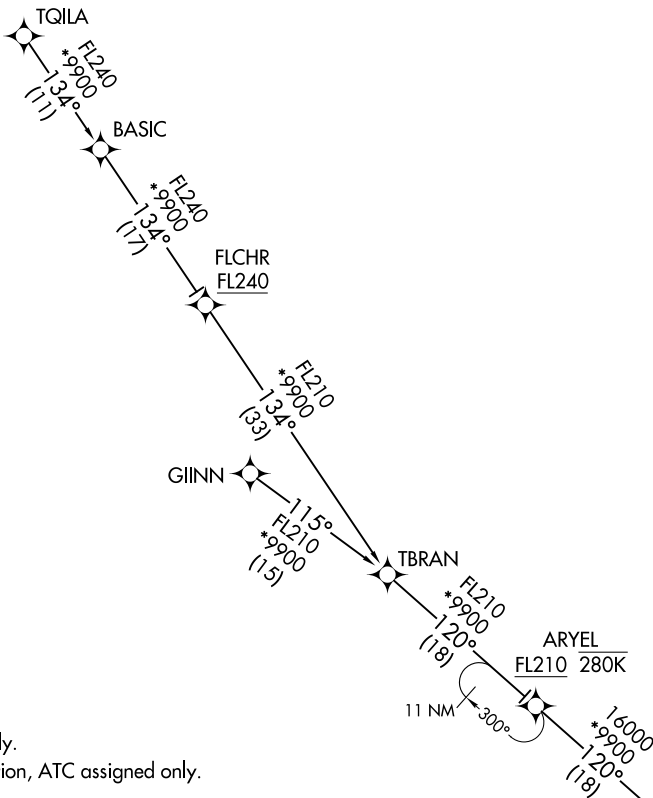

COKTL FOUR ARRIVAL (RNAV) Transition Routes

RNAV 1 - DME/DME/IRU or GPS.

RADAR required.

LAS VEGAS APP CON

125.025 379.15

D-ATIS

132.4

LAS VEGAS TOWER

118.75 257.8 (Rwys 1L/19R, 1R/19L)

119.9 257.8 (Rwys 8L/26R, 8R/26L)

NOTE: Jet aircraft only.

NOTE: GIINN Transition, ATC assigned only.

(CONTINUED ON FOLLOWING PAGE)

FLCHR TRANSITION (FLCHR.COKTL4)

GIINN TRANSITION (GIINN.COKTL4)

TQILA TRANSITION (TQILA.COKTL4)

NOTE: Chart not to scale.

See following page for Arrival Routes

SW-4, 26 DEC 2024 to 23 JAN 2025

SW-4, 26 DEC 2024 to 23 JAN 2025