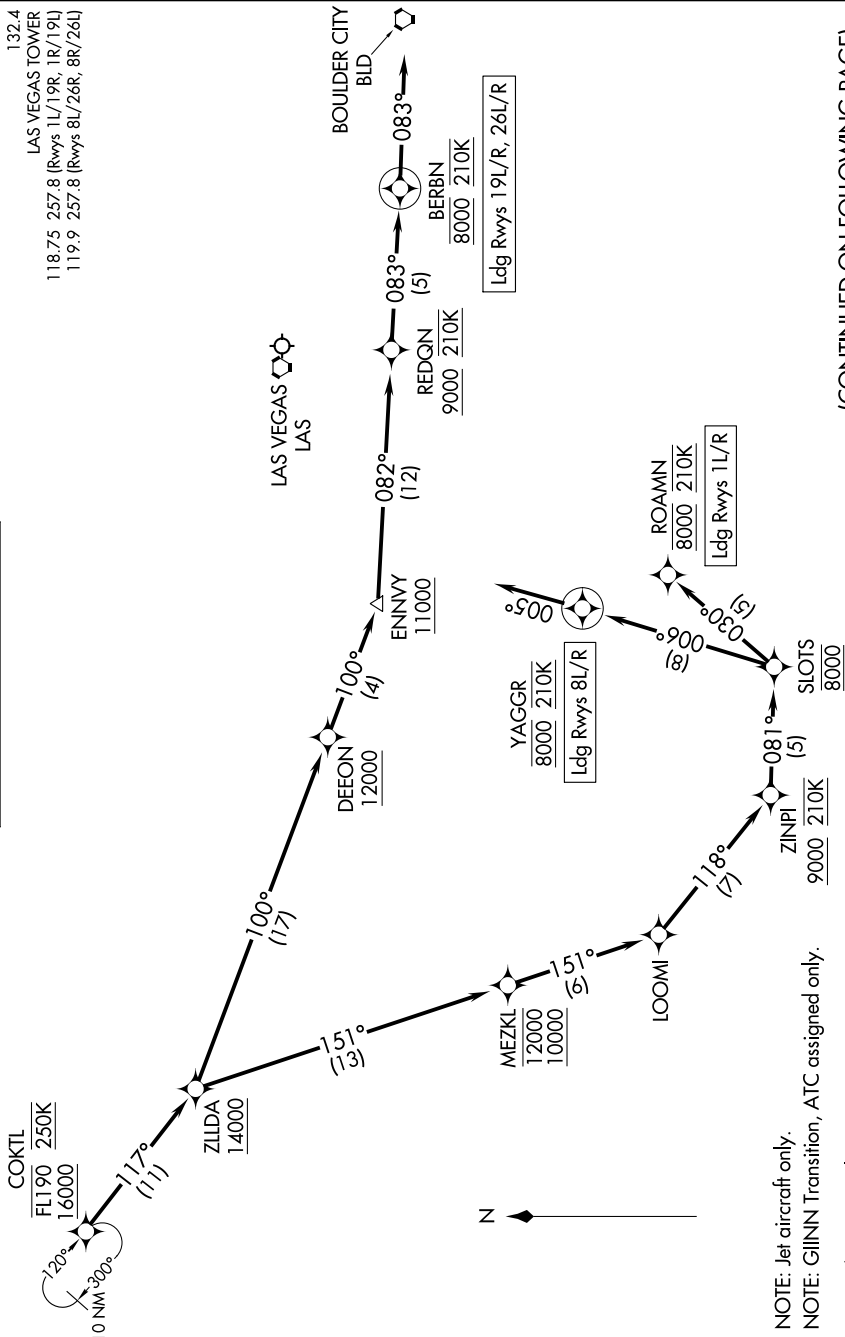

COKTL FOUR ARRIVAL (RNAV) Arrival Routes

LAS VEGAS APP CON
125.025 379.15
D-ATIS
132.4
LAS VEGAS TOWER
118.75 257.8 (Rwys 1L/19R, 1R/19L)
119.9 257.8 (Rwys 8L/26R, 8R/26L)

RNAV 1 - DME/DME/IRU or GPS.
RADAR required.

(CONTINUED ON FOLLOWING PAGE)

NOTE: Jet aircraft only.
NOTE: GINN Transition, ATC assigned only.
NOTE: Chart not to scale.

SW-4, 26 DEC 2024 to 23 JAN 2025

SW-4, 26 DEC 2024 to 23 JAN 2025