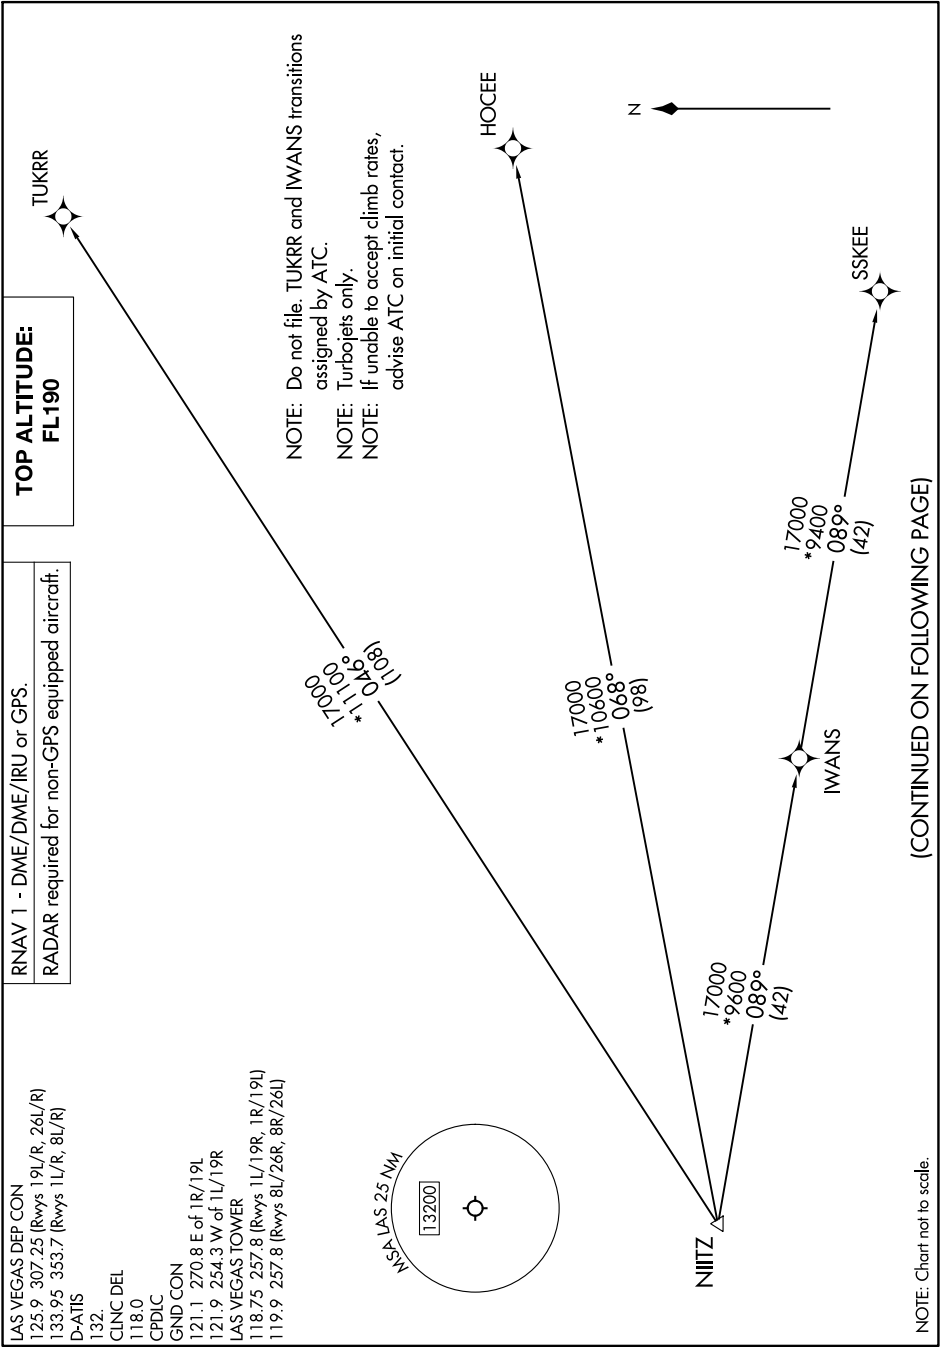

N1ITZ FOUR DEPARTURE (RNAV) Transition Routes

SW-4, 26 DEC 2024 to 23 JAN 2025

N1ITZ FOUR DEPARTURE (RNAV) Transition Routes

(CONTINUED ON FOLLOWING PAGE)

NOTE: Chart not to scale.

SW-4, 26 DEC 2024 to 23 JAN 2025