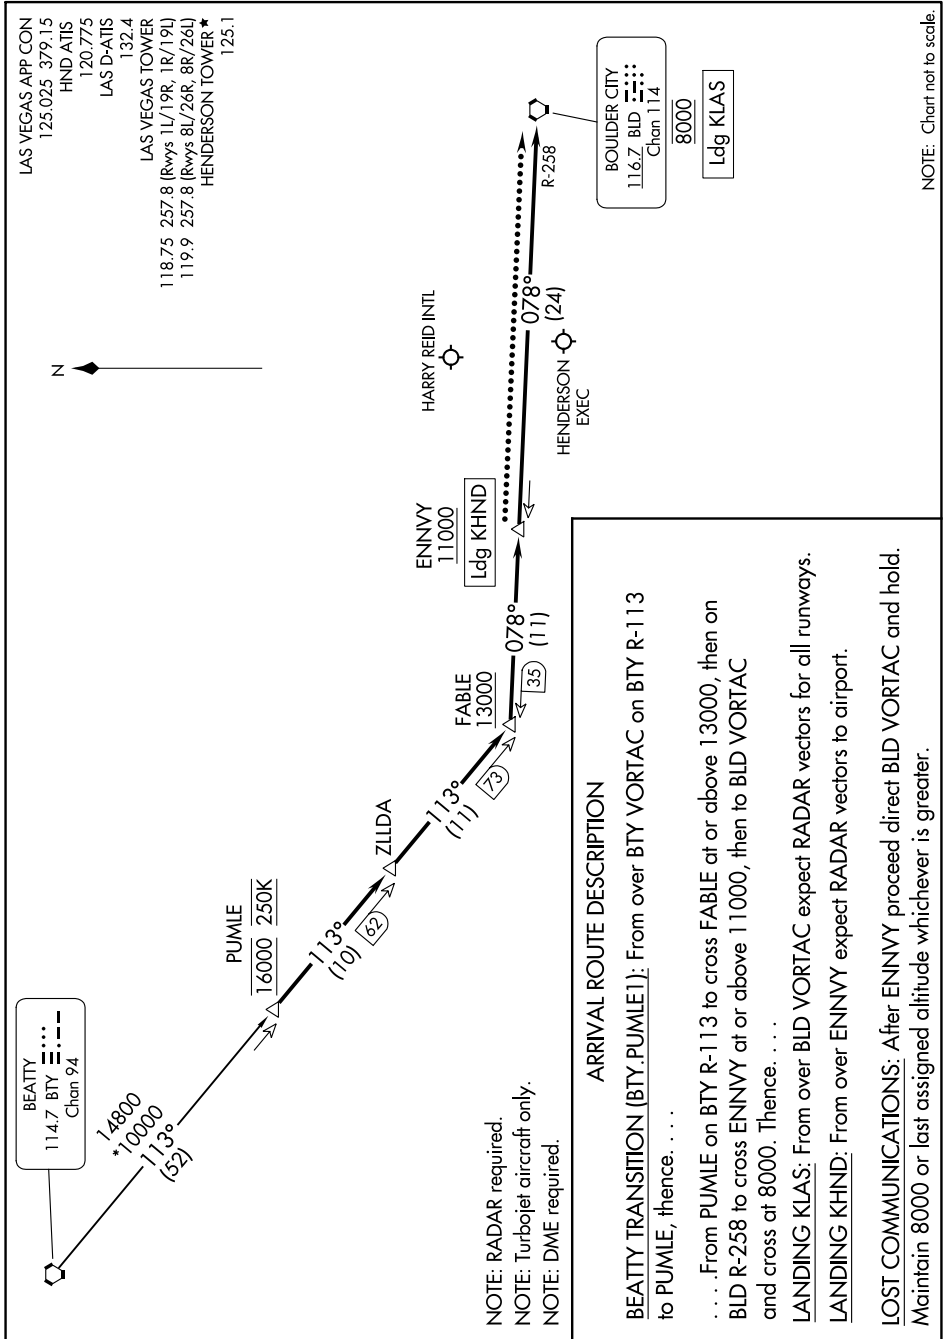

PUMLE ONE ARRIVAL

SW-4, 26 DEC 2024 to 23 JAN 2025

SW-4, 26 DEC 2024 to 23 JAN 2025