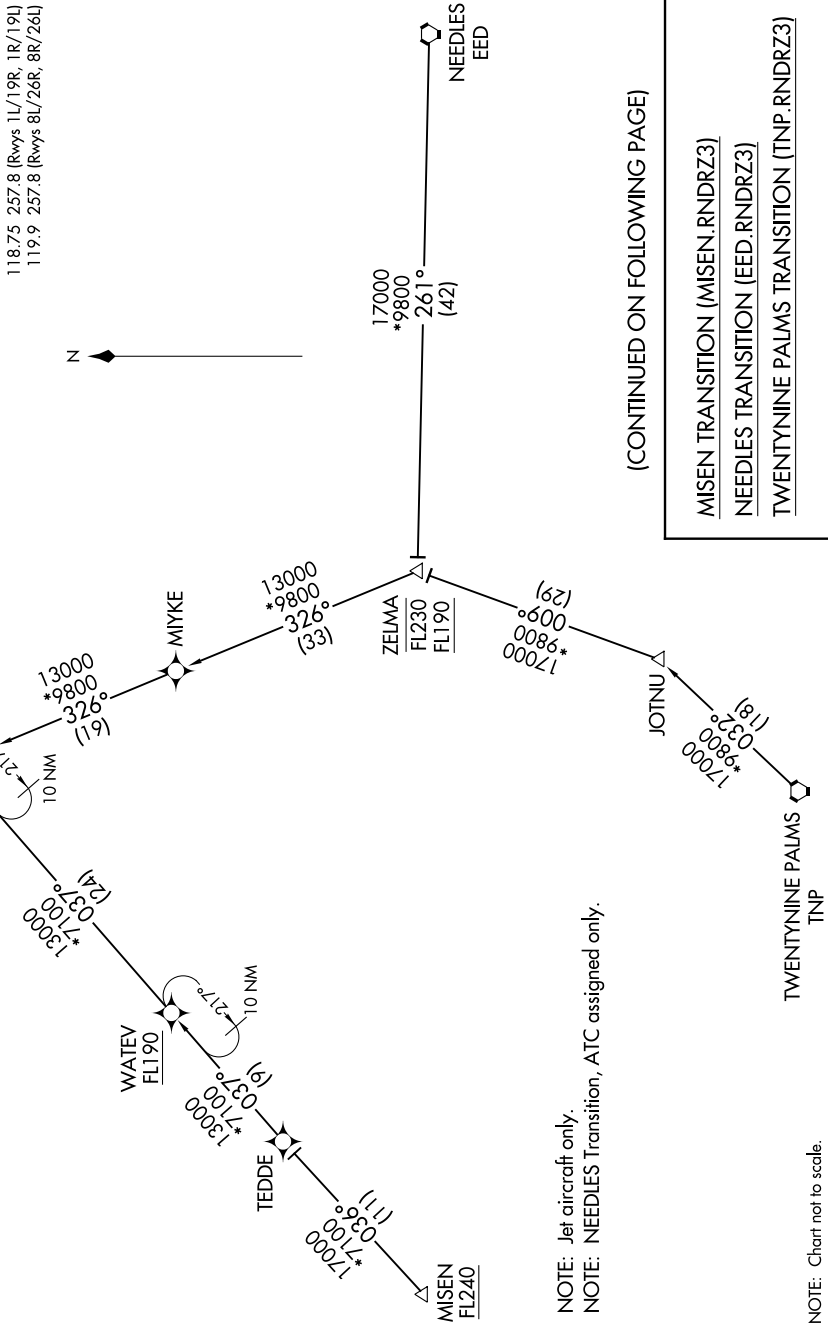

RNDRZ THREE ARRIVAL (RNAV) Transition Routes

SW-4, 26 DEC 2024 to 23 JAN 2025

RNAV 1 - DME/DME/IRU or GPS.
RADAR required.

LAS VEGAS APP CON
125.025 379.15
D-ATIS
132.4
LAS VEGAS TOWER
118.75 257.8 (Rwys 1L/19R, 1R/19L)
119.9 257.8 (Rwys 8L/26R, 8R/26L)

See following page
for Arrival Routes

RNDRZ
16000 250K
13000

(CONTINUED ON FOLLOWING PAGE)

MISEN TRANSITION (MISEN.RNDRZ3)
NEEDLES TRANSITION (EED.RNDRZ3)
TWENTYNINE PALMS TRANSITION (TNP.RNDRZ3)

NOTE: Jet aircraft only.
NOTE: NEEDLES Transition, ATC assigned only.

NOTE: Chart not to scale.

SW-4, 26 DEC 2024 to 23 JAN 2025

RNDRZ THREE ARRIVAL (RNAV) Transition Routes