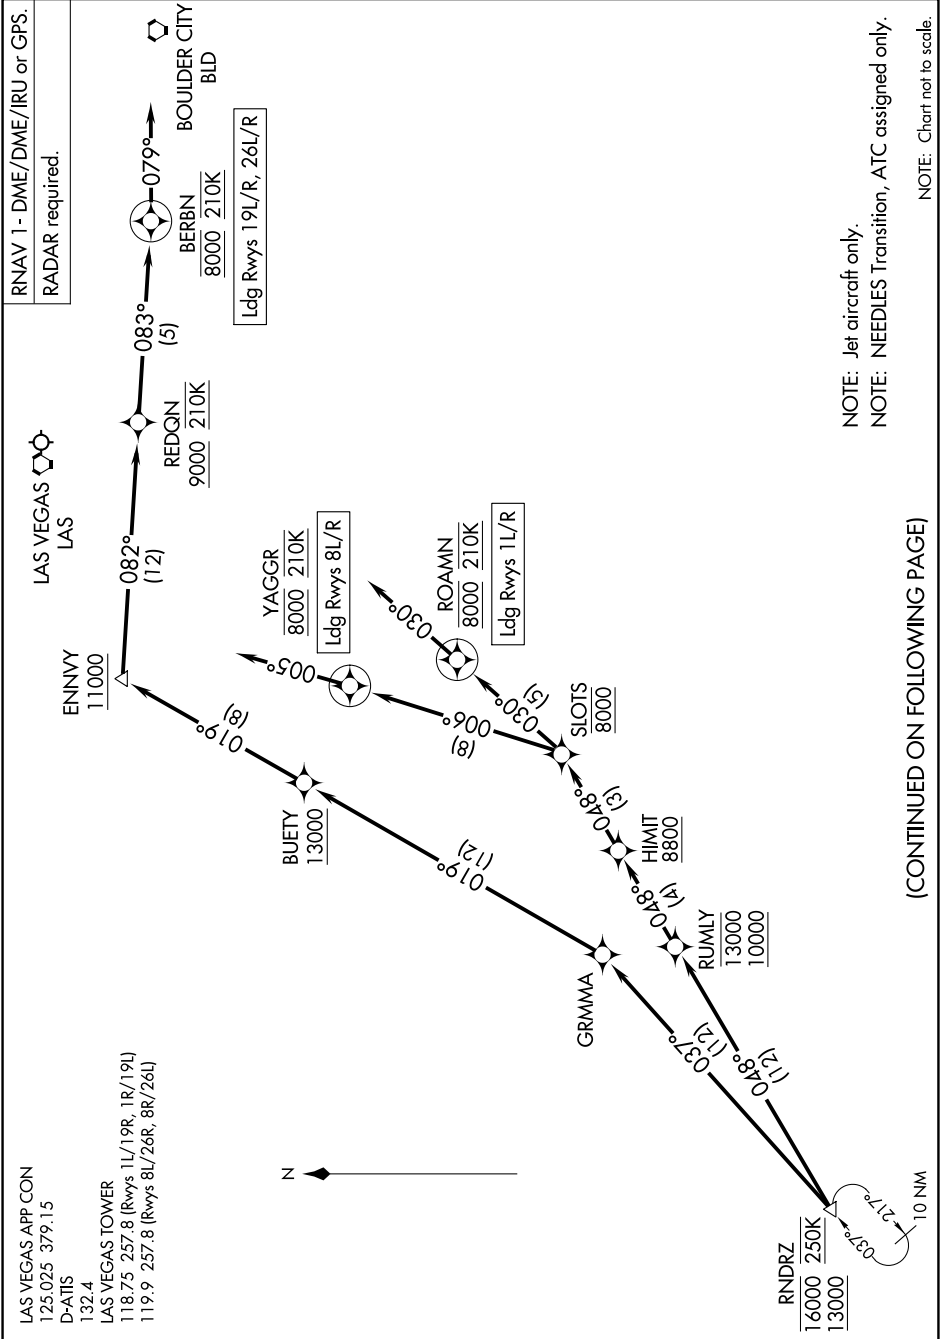

(RNDZR.RNDZR3) 24305

AL-662 (FAA)

HARRY REID INTL (LAS)
LAS VEGAS, NEVADA

RNDZR THREE ARRIVAL (RNAV) Arrival Routes

SW-4, 26 DEC 2024 to 23 JAN 2025

LAS VEGAS APP CON
125.025 379.15
D-ATIS
132.4
LAS VEGAS TOWER
118.75 257.8 (Rwys 1L/19R, 1R/19L)
119.9 257.8 (Rwys 8L/26R, 8R/26L)

RNDZR THREE ARRIVAL (RNAV) Arrival Routes

(RNDZR.RNDZR3) 31OCT24

LAS VEGAS, NEVADA
HARRY REID INTL (LAS)

NOTE: Jet aircraft only.
NOTE: NEEDLES Transition, ATC assigned only.

(CONTINUED ON FOLLOWING PAGE)

NOTE: Chart not to scale.

SW-4, 26 DEC 2024 to 23 JAN 2025