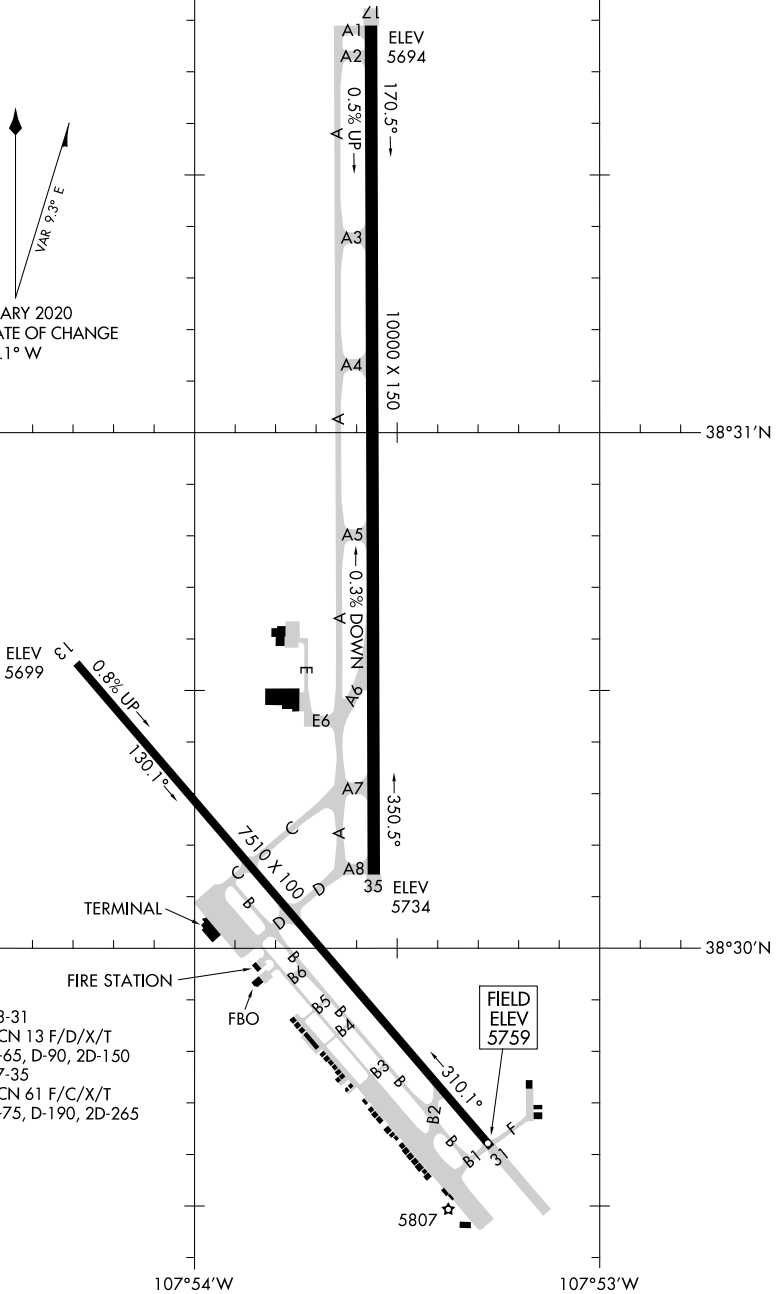

22195

# AIRPORT DIAGRAM

AL-668 (FAA)

MONTROSE RGNL (MTJ)  
MONTROSE, COLORADO

ASOS  
135.225  
CTAF/UNICOM  
122.8

JANUARY 2020  
ANNUAL RATE OF CHANGE  
0.1° W

SW-1, 26 DEC 2024 to 23 JAN 2025

SW-1, 26 DEC 2024 to 23 JAN 2025