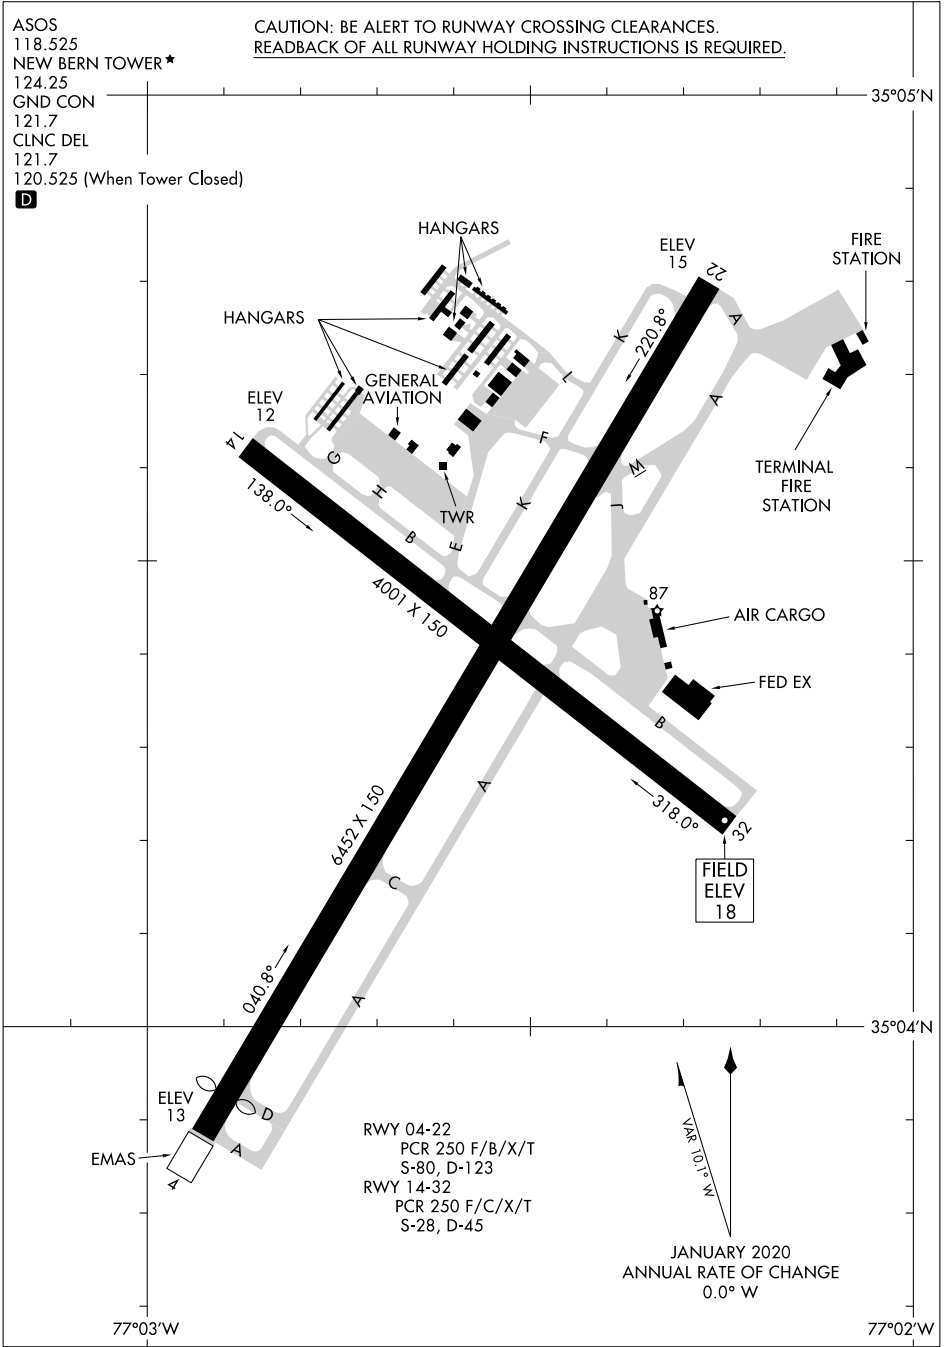

24361

AIRPORT DIAGRAM

COASTAL CAROLINA RGNL (EWN)
NEW BERN, NORTH CAROLINA

AL-670 (FAA)

ASOS
118.525
NEW BERN TOWER★
124.25
GND CON
121.7
CLNC DEL
121.7
120.525 (When Tower Closed)

CAUTION: BE ALERT TO RUNWAY CROSSING CLEARANCES.
READBACK OF ALL RUNWAY HOLDING INSTRUCTIONS IS REQUIRED.

D

SE-2, 26 DEC 2024 to 23 JAN 2025

SE-2, 26 DEC 2024 to 23 JAN 2025

AIRPORT DIAGRAM

24361

NEW BERN, NORTH CAROLINA
COASTAL CAROLINA RGNL (EWN)