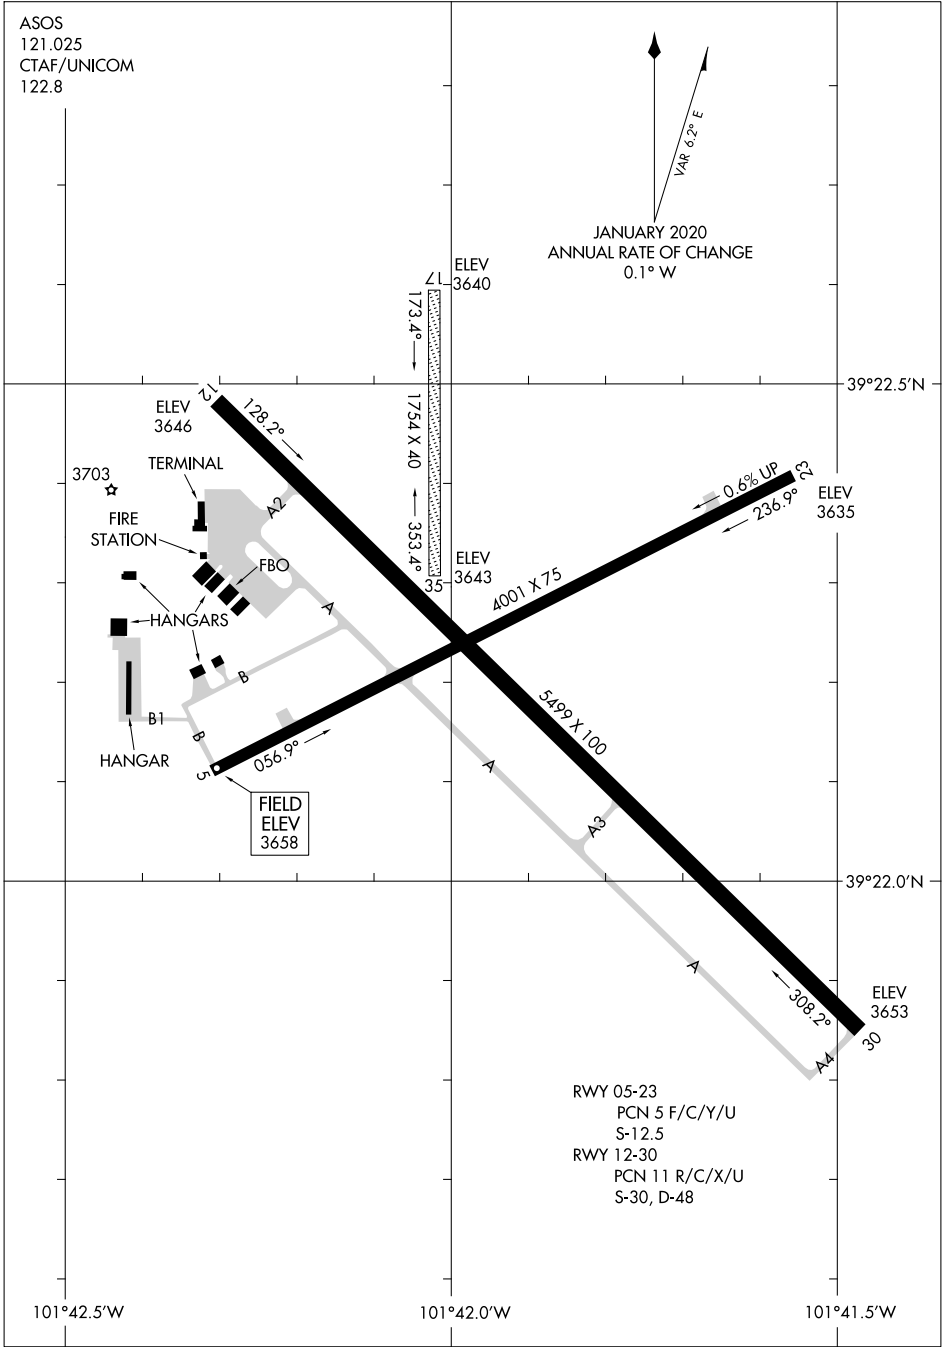

22251

AIRPORT DIAGRAM

RENNER FLD/GOODLAND MUNI (GLD)

AL-684 (FAA)

GOODLAND, KANSAS

ASOS
121.025
CTAF/UNICOM
122.8

JANUARY 2020
ANNUAL RATE OF CHANGE
0.1° W

NC-2, 26 DEC 2024 to 23 JAN 2025

NC-2, 26 DEC 2024 to 23 JAN 2025

AIRPORT DIAGRAM

22251

GOODLAND, KANSAS
RENNER FLD/GOODLAND MUNI (GLD)