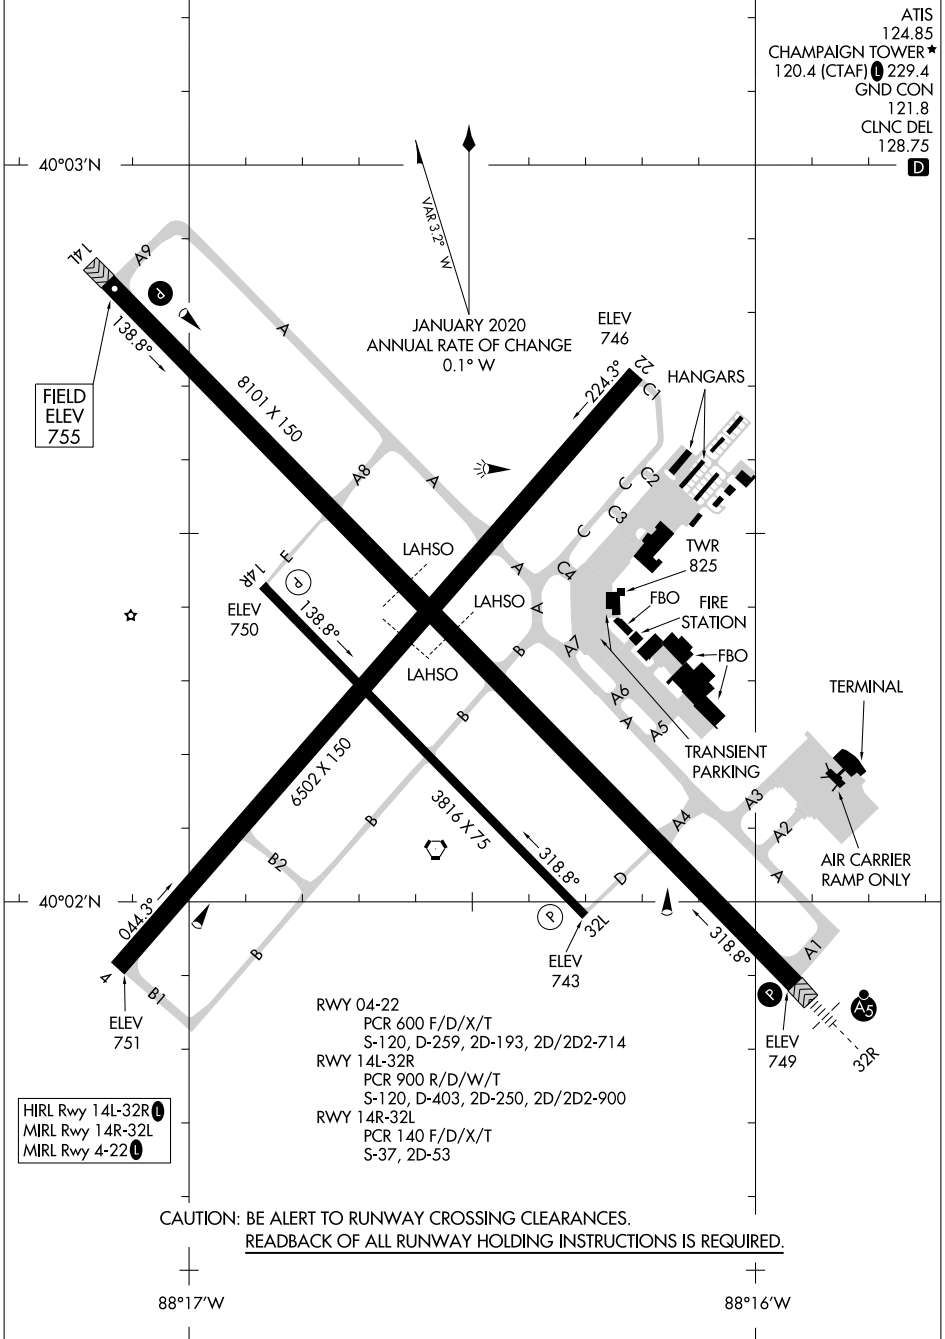

ATIS 124.85
 CHAMPAIGN TOWER* 120.4 (CTAF) 229.4
 GND CON 121.8
 CLNC DEL 128.75

EC-3, 26 DEC 2024 to 23 JAN 2025

EC-3, 26 DEC 2024 to 23 JAN 2025