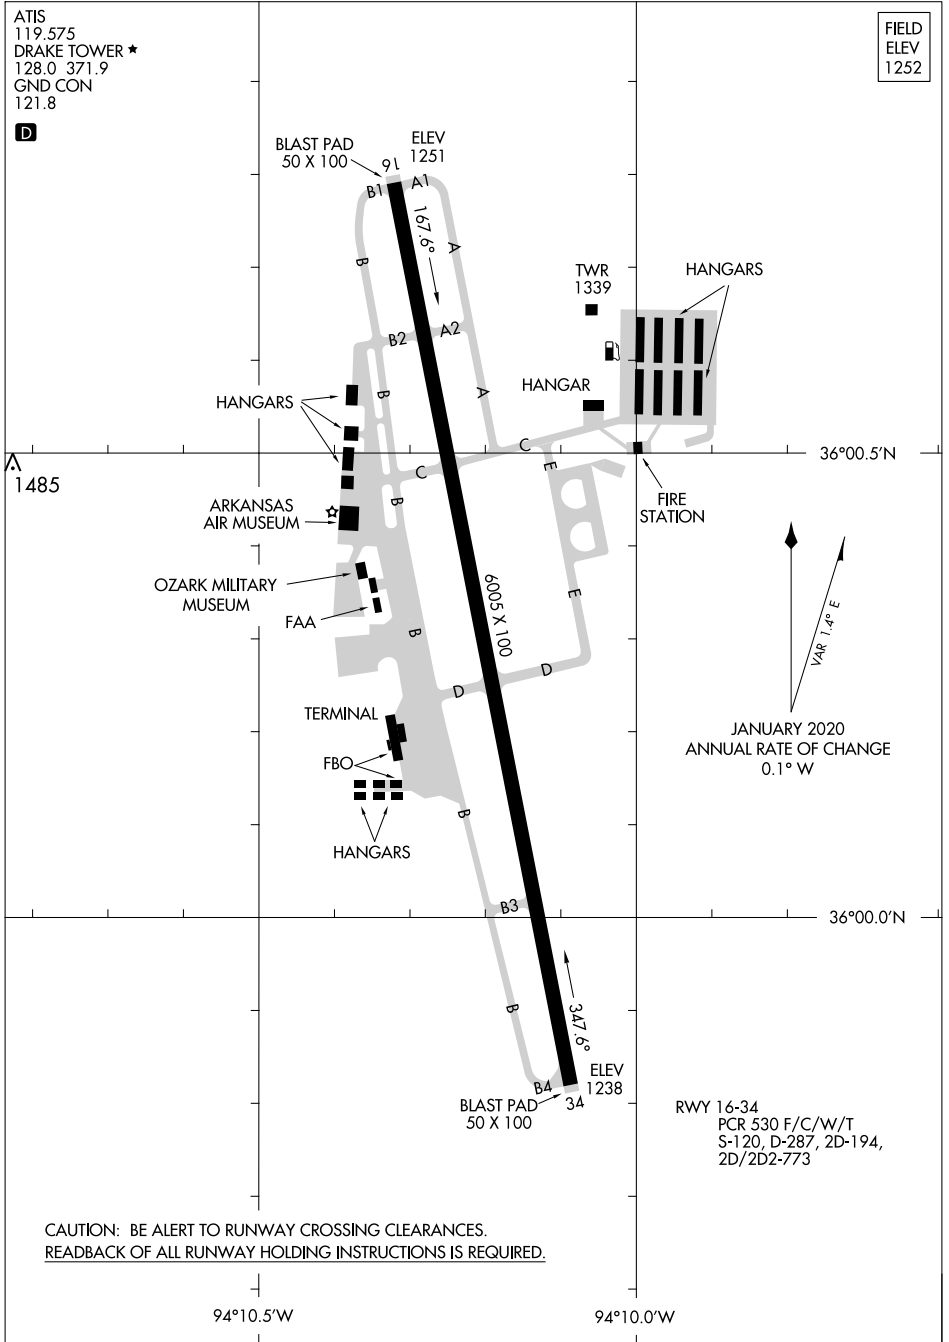

# AIRPORT DIAGRAM

AL-728 (FAA)

DRAKE FLD (FYY)  
FAYETTEVILLE, ARKANSAS

ATIS  
119.575  
DRAKE TOWER ★  
128.0 371.9  
GND CON  
121.8

D

FIELD  
ELEV  
1252

CAUTION: BE ALERT TO RUNWAY CROSSING CLEARANCES.  
READEBACK OF ALL RUNWAY HOLDING INSTRUCTIONS IS REQUIRED.

RWY 16-34  
PCR 530 F/C/W/T  
S-120, D-287, 2D-194,  
2D/2D2-773

SC-1, 26 DEC 2024 to 23 JAN 2025

SC-1, 26 DEC 2024 to 23 JAN 2025

# AIRPORT DIAGRAM

24249

FAYETTEVILLE, ARKANSAS  
DRAKE FLD (FYY)