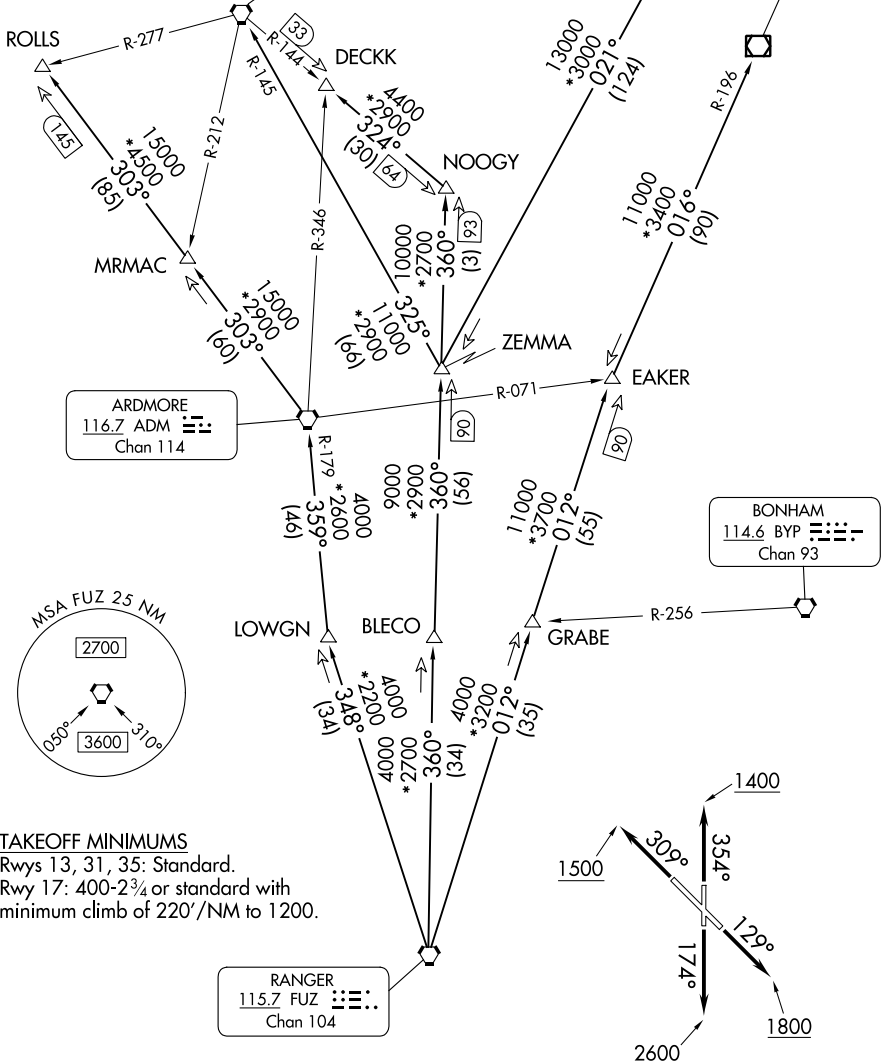

TEXOMA FIVE DEPARTURE

LONE STAR DEP CON
125.2 343.65
ATIS
126.35
CLNC DEL
118.625
GND CON
119.475
EXECUTIVE TOWER ★
127.25 (CTAF)

**TOP ALTITUDE:
ASSIGNED BY ATC**

TULSA
114.4 TUL :...:
Chan 91

RADAR and DME required.

WILL ROGERS
114.1 IRW :...:
Chan 88

OKMULGEE
114.9 OKM :...:
Chan 96

ARDMORE
116.7 ADM :...:
Chan 114

BONHAM
114.6 BYP :...:
Chan 93

RANGER
115.7 FUZ :...:
Chan 104

SC-2, 26 DEC 2024 to 23 JAN 2025

SC-2, 26 DEC 2024 to 23 JAN 2025

NOTE: Chart not to scale.

(CONTINUED ON FOLLOWING PAGE)

TEXOMA FIVE DEPARTURE