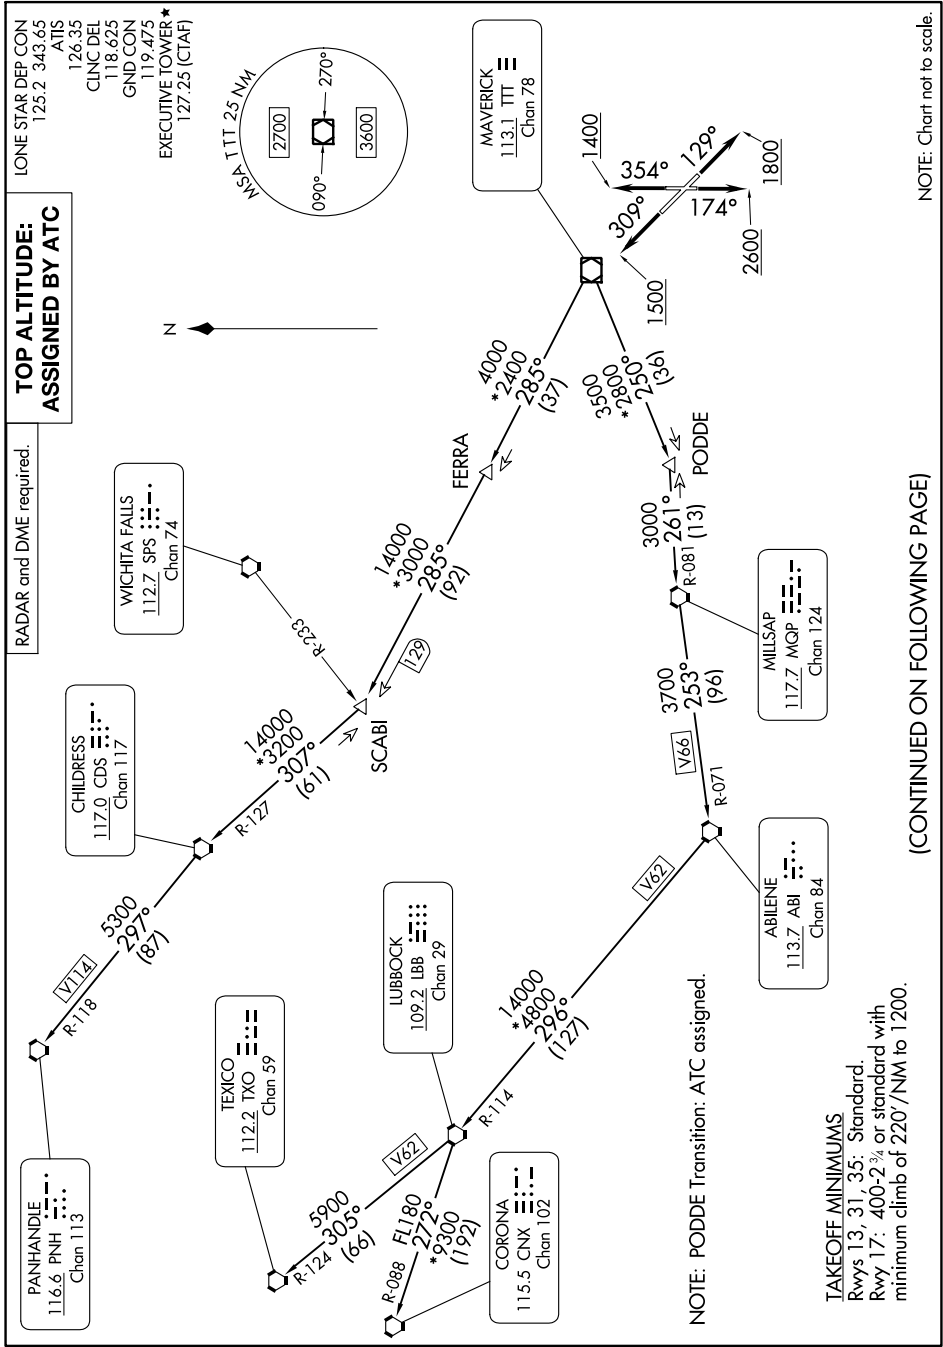

# WORTH ONE DEPARTURE

SC-2, 26 DEC 2024 to 23 JAN 2025

(CONTINUED ON FOLLOWING PAGE)

SC-2, 26 DEC 2024 to 23 JAN 2025

# WORTH ONE DEPARTURE