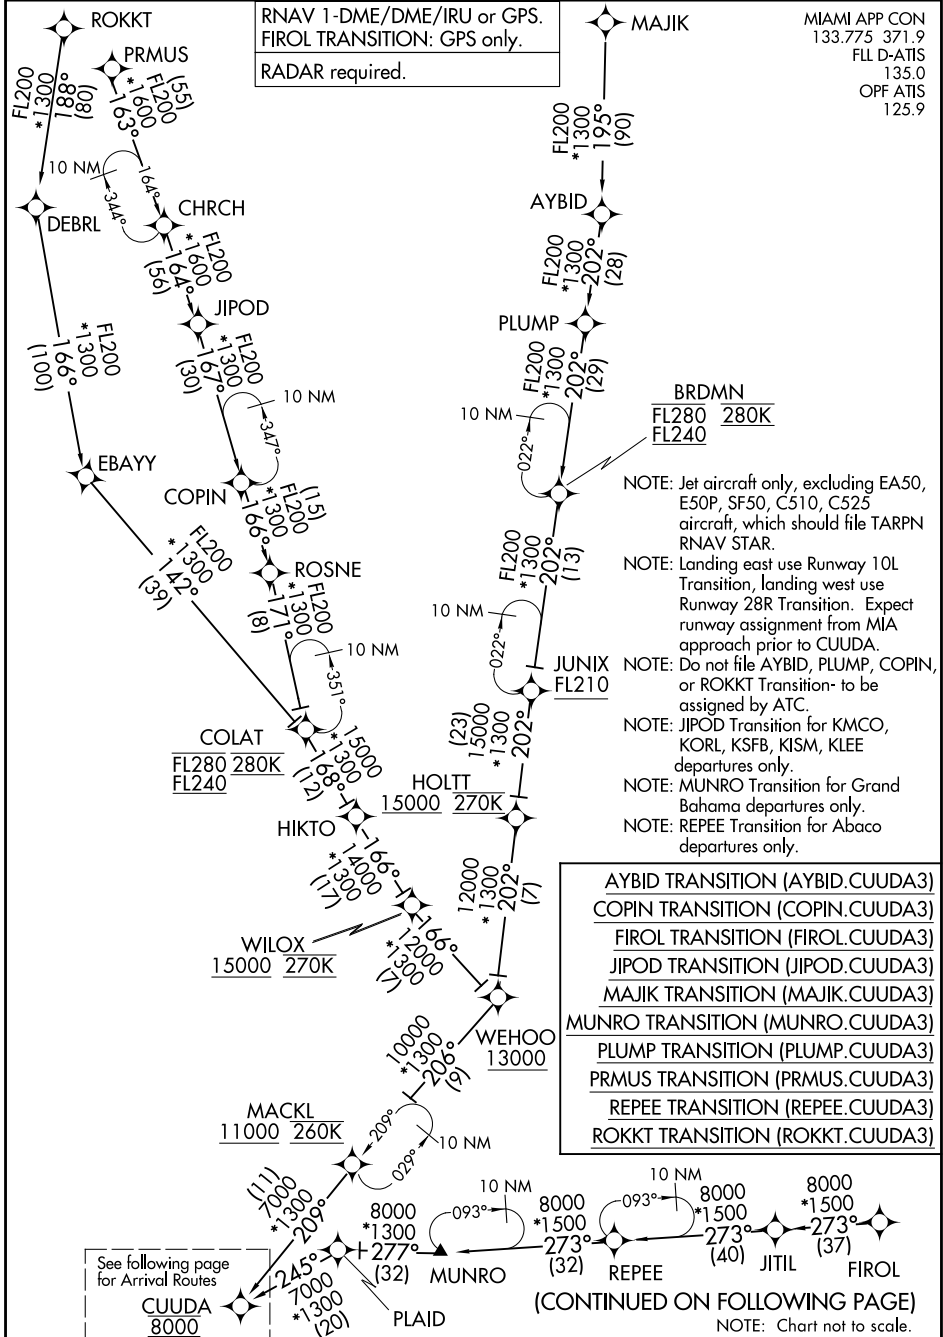

CUUDA THREE ARRIVAL (RNAV) Transition Routes FORT LAUDERDALE, FLORIDA

RNAV 1-DME/DME/IRU or GPS.
 FIROL TRANSITION: GPS only.
 RADAR required.

MIAMI APP CON
 133.775 371.9
 FL D-ATIS
 135.0
 OPF ATIS
 125.9

SE-3, 26 DEC 2024 to 23 JAN 2025

SE-3, 26 DEC 2024 to 23 JAN 2025

CUUDA THREE ARRIVAL (RNAV) Transition Routes FORT LAUDERDALE, FLORIDA