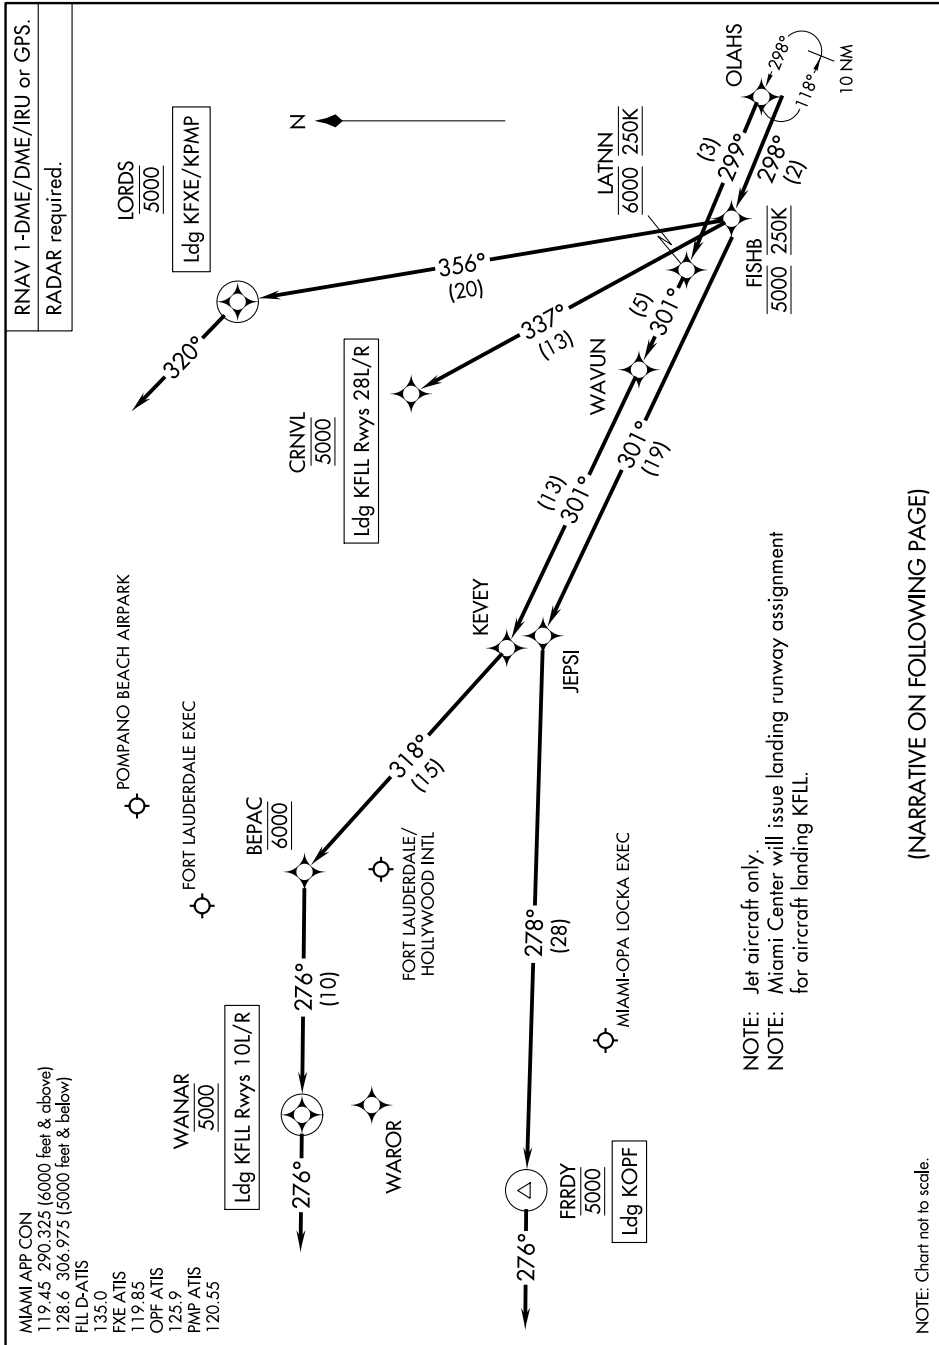

OLAH3 THREE ARRIVAL (RNAV) Arrival Routes

FORT LAUDERDALE, FLORIDA

SE-3, 26 DEC 2024 to 23 JAN 2025

OLAH3 THREE ARRIVAL (RNAV) Arrival Routes

FORT LAUDERDALE, FLORIDA

(NARRATIVE ON FOLLOWING PAGE)

SE-3, 26 DEC 2024 to 23 JAN 2025

NOTE: Chart not to scale.