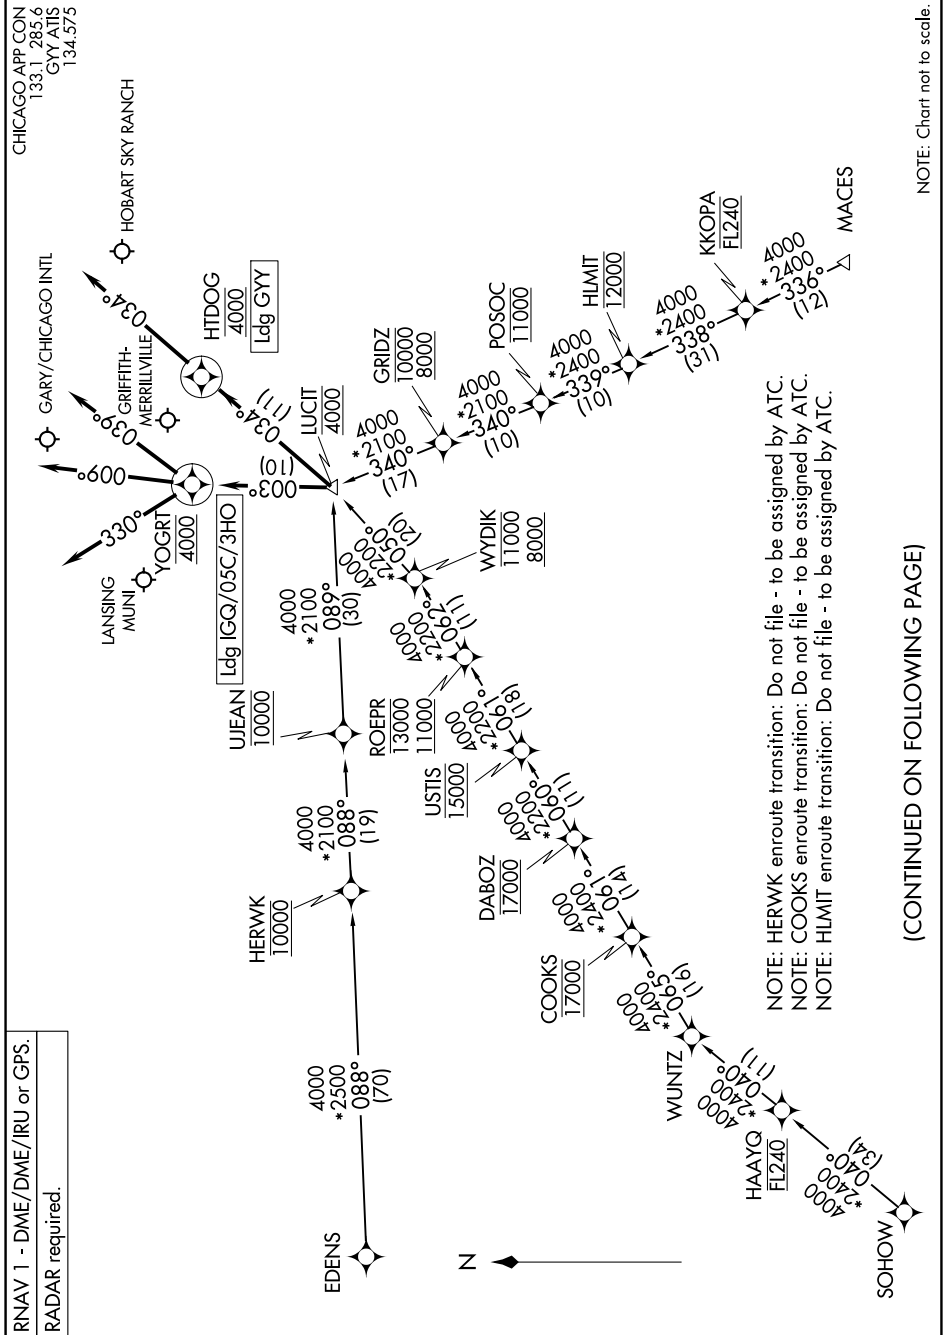

LUCIT THREE ARRIVAL (RNAV)

GARY/CHICAGO, INDIANA

CHICAGO APP CON
133.1 285.6
GY ATIS
134.575

RNAV 1 - DME/DME/IRU or GPS.
RADAR required.

EC-2, 26 DEC 2024 to 23 JAN 2025

NOTE: HERWK enroute transition: Do not file - to be assigned by ATC.
 NOTE: COOKS enroute transition: Do not file - to be assigned by ATC.
 NOTE: HLMIT enroute transition: Do not file - to be assigned by ATC.

(CONTINUED ON FOLLOWING PAGE)

EC-2, 26 DEC 2024 to 23 JAN 2025

LUCIT THREE ARRIVAL (RNAV)

GARY/CHICAGO, INDIANA