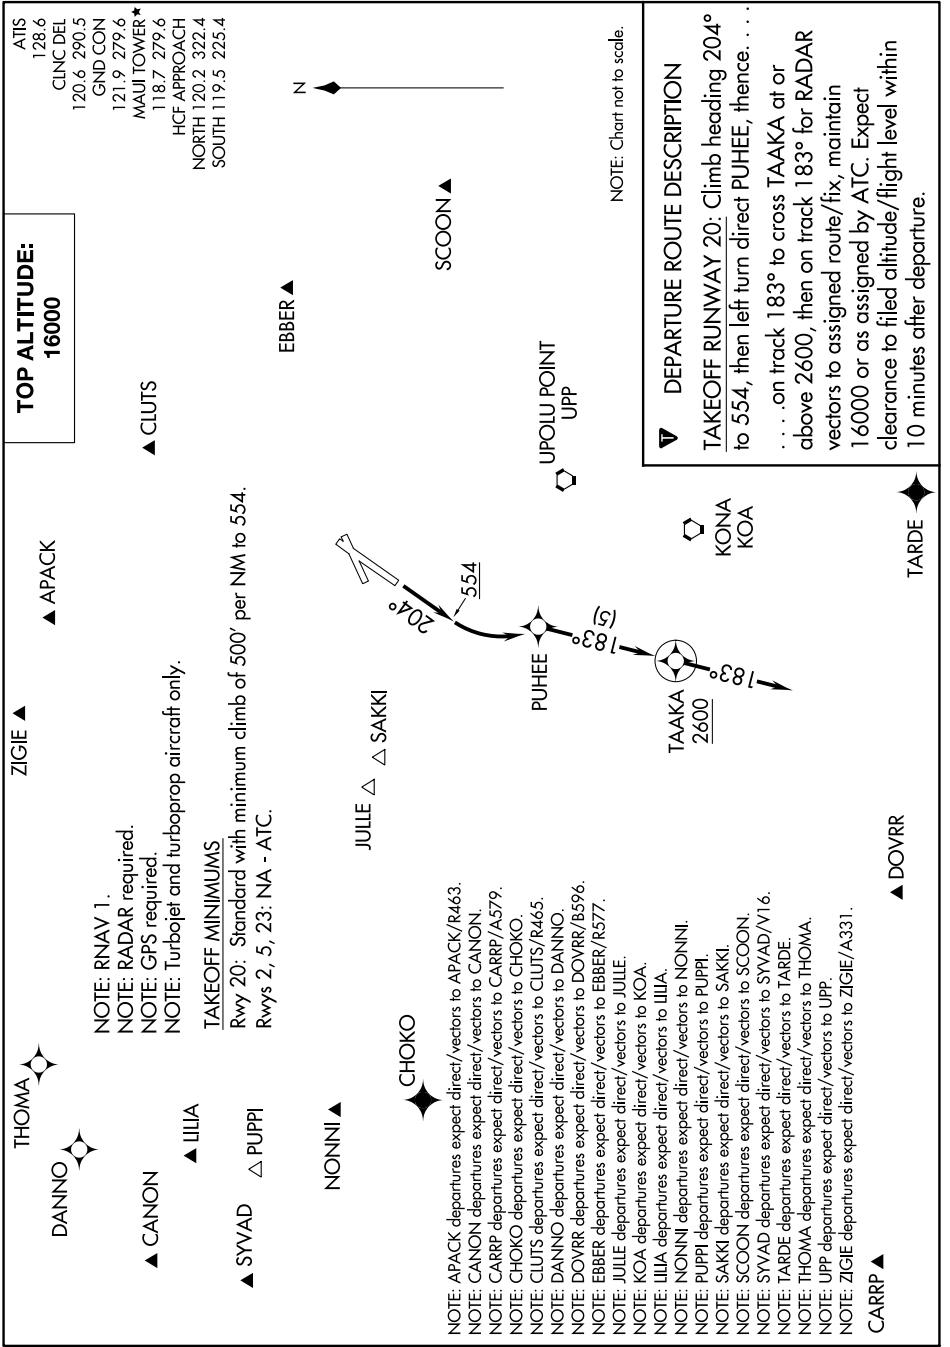

PUHEE ONE DEPARTURE (RNAV)

AL-762 (FAA)

KAHALUI (OGG)(PHOG)
KAHALUI, HAWAII

PAC, 26 DEC 2024 to 20 FEB 2025

PUHEE ONE DEPARTURE (RNAV)

PAC, 26 DEC 2024 to 20 FEB 2025