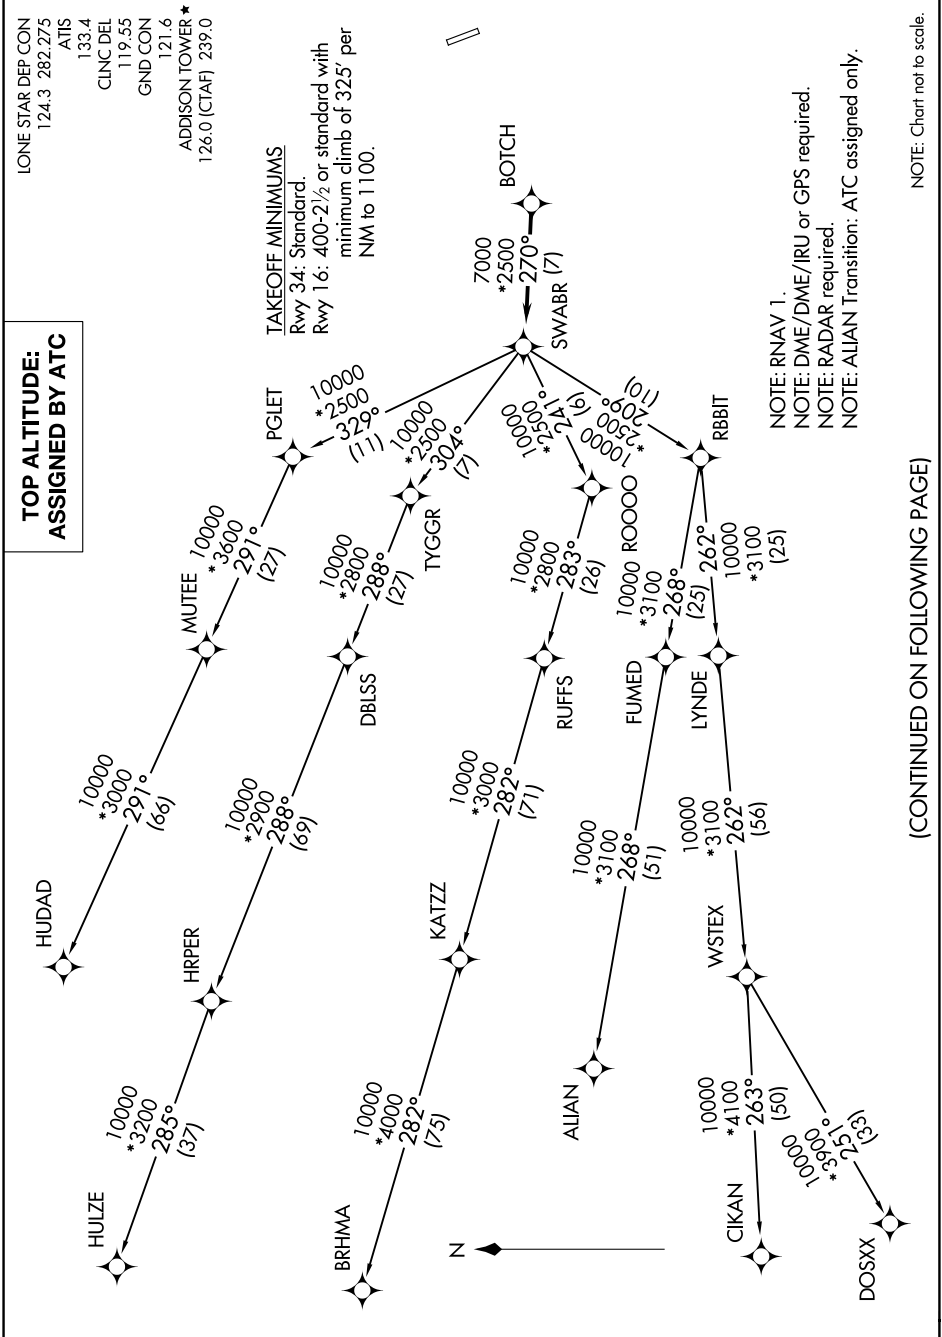

SWABR ONE DEPARTURE (RNAV)

SC-2, 26 DEC 2024 to 23 JAN 2025

SWABR ONE DEPARTURE (RNAV)

(CONTINUED ON FOLLOWING PAGE)

SC-2, 26 DEC 2024 to 23 JAN 2025