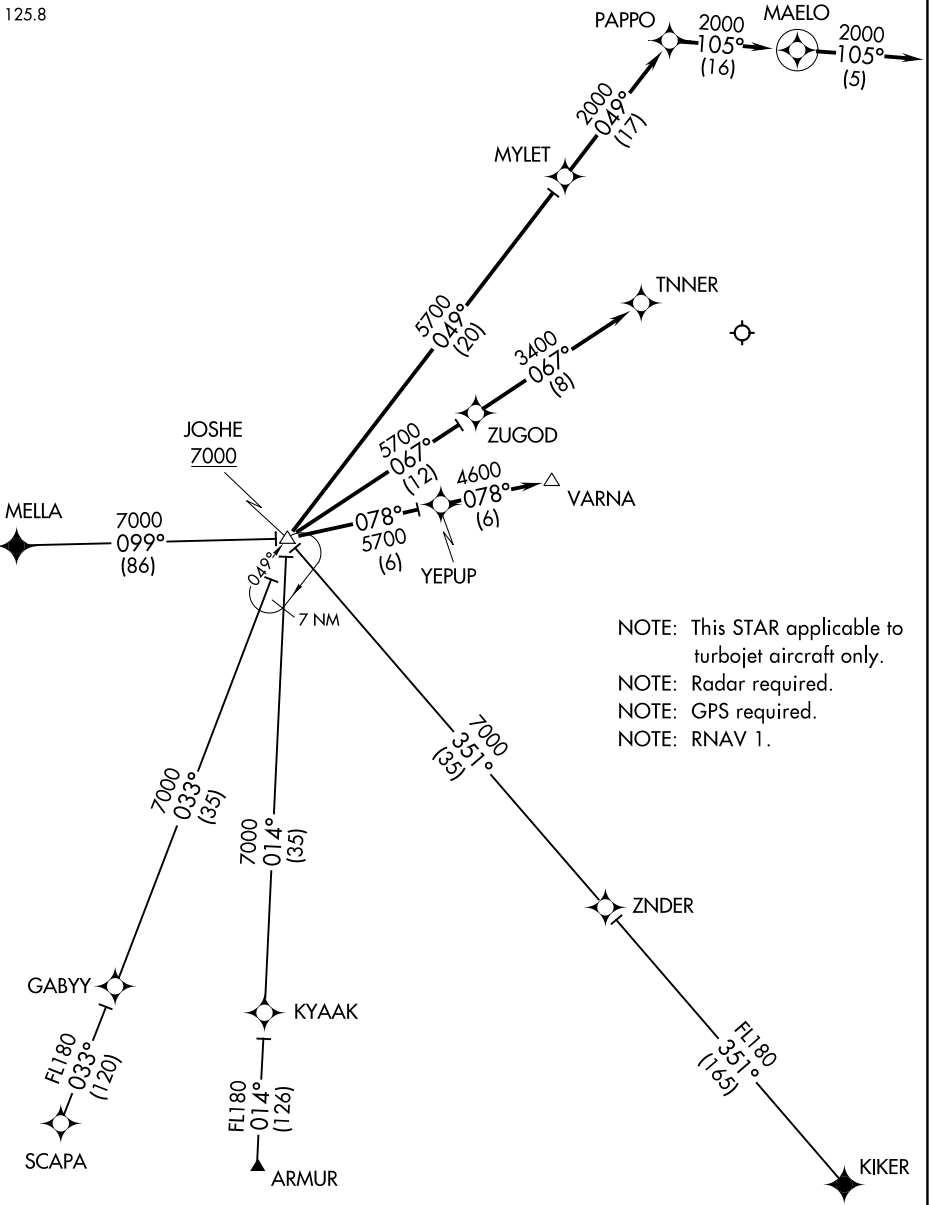

(JOSHE.JOSHE3) 19339

AL-784 (FAA)

LUIS MUNOZ MARIN INTL
SAN JUAN, PUERTO RICO

JOSHE THREE ARRIVAL (RNAV)

SAN JUAN APP CON
119.4 269.2 (WEST & SW)
120.9 290.2 (NORTH & EAST)
D-ATIS
125.8

NOTE: This STAR applicable to turbojet aircraft only.
 NOTE: Radar required.
 NOTE: GPS required.
 NOTE: RNAV 1.

SE-3, 26 DEC 2024 to 23 JAN 2025

SE-3, 26 DEC 2024 to 23 JAN 2025

NOTE: Chart not to scale.

(NARRATIVE ON FOLLOWING PAGE)

JOSHE THREE ARRIVAL (RNAV)

SAN JUAN, PUERTO RICO
LUIS MUNOZ MARIN INTL

(JOSHE.JOSHE3) 18NOV10