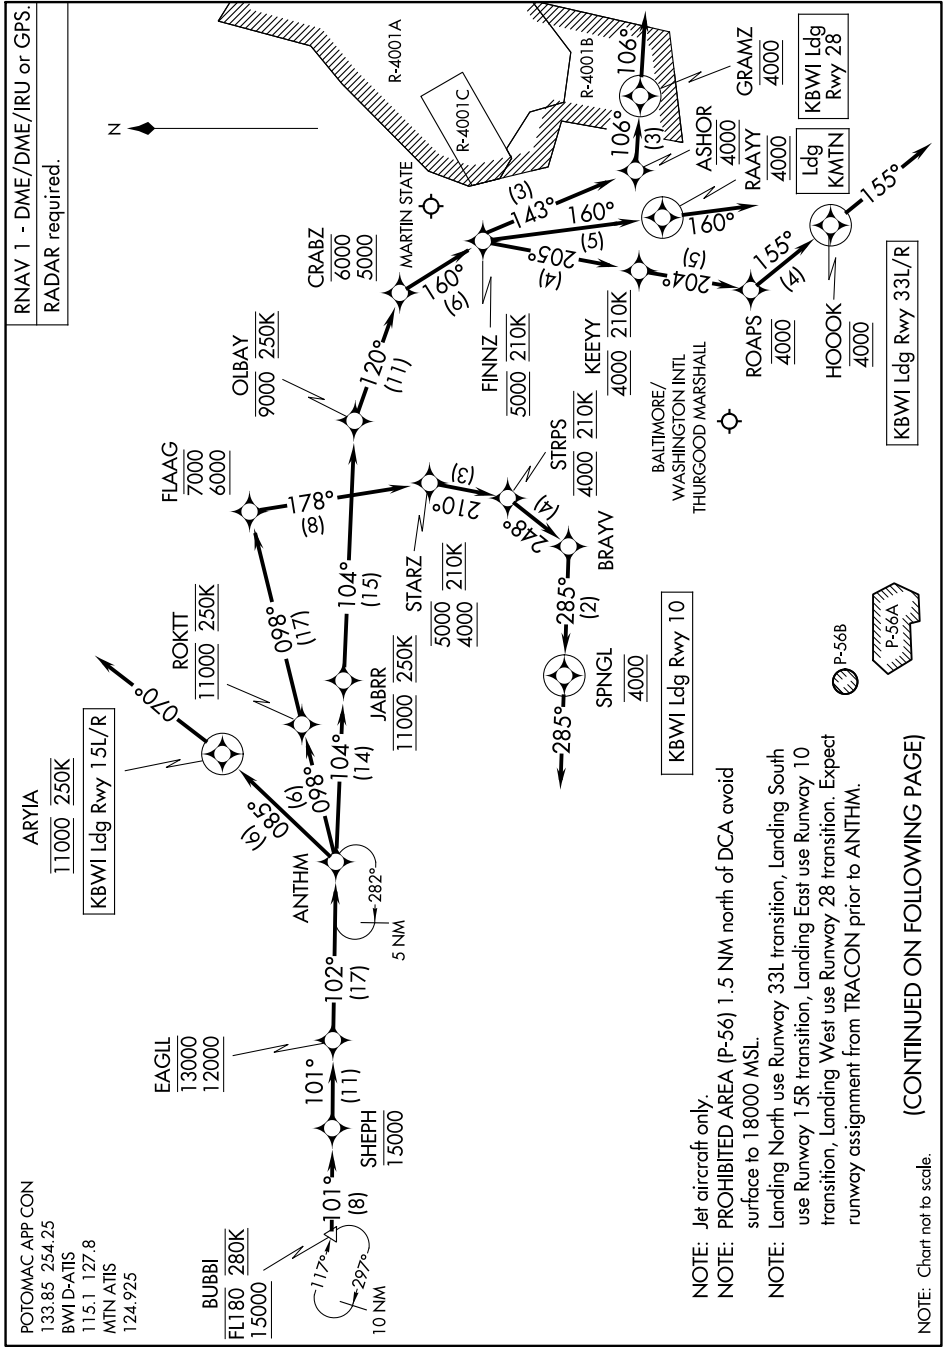

# ANTHM FIVE ARRIVAL (RNAV) Arrival Routes

BALTIMORE, MARYLAND

NE-3, 26 DEC 2024 to 23 JAN 2025

POTOMAC APP CON  
133.85 254.25  
BWI D-ATIS  
115.1 127.8  
MTN ATIS  
124.925

ARYIA  
11000 250K  
KBWI Ldg Rwy 15L/R

BUBBI  
FL180 280K  
15000

# ANTHM FIVE ARRIVAL (RNAV) Arrival Routes

BALTIMORE, MARYLAND

(CONTINUED ON FOLLOWING PAGE)

NOTE: Chart not to scale.

NE-3, 26 DEC 2024 to 23 JAN 2025