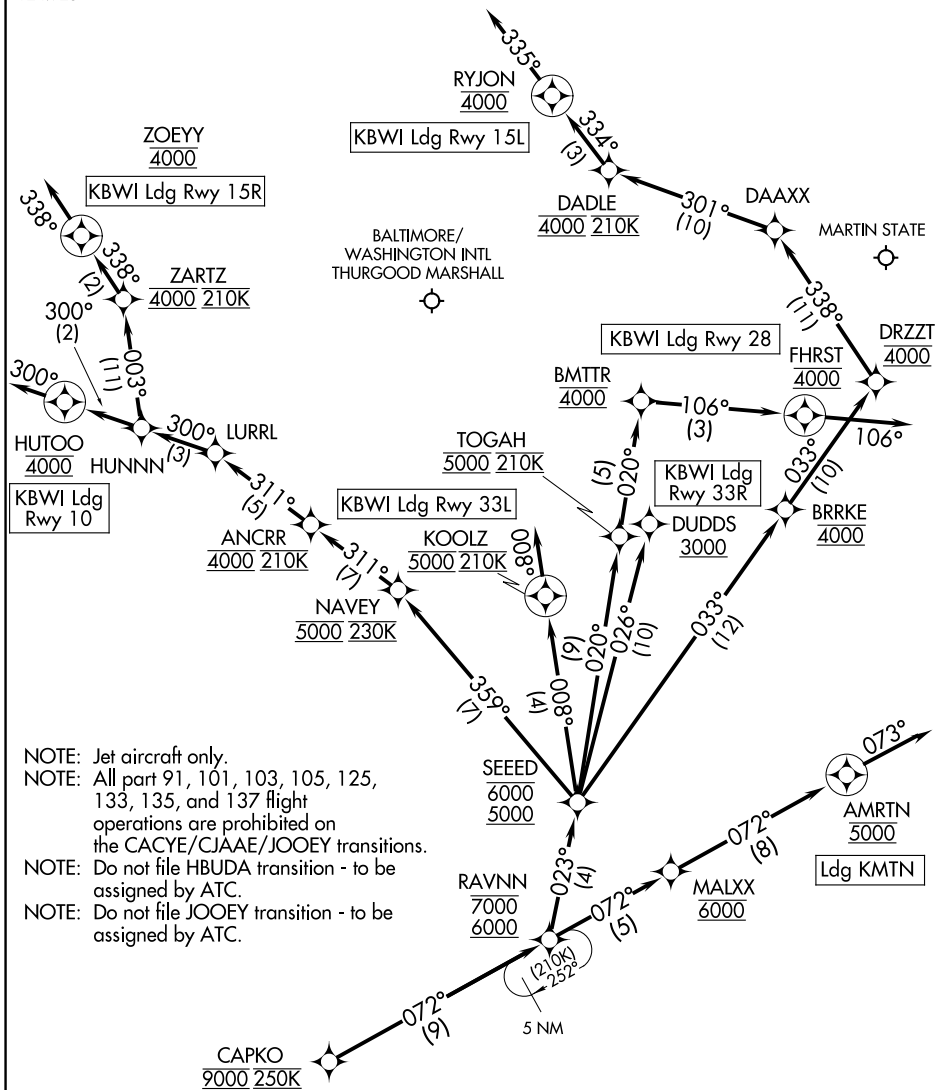

RAVNN SEVEN ARRIVAL (RNAV) Arrival Routes

BALTIMORE, MARYLAND

POTOMAC APP CON
 128.35 270.275
 BWI D-ATIS
 115.1 127.8
 MTN ATIS
 124.925

RNAV 1 - DME/DME/IRU or GPS.
 RADAR required.

NE-3, 26 DEC 2024 to 23 JAN 2025

NE-3, 26 DEC 2024 to 23 JAN 2025

NOTE: Jet aircraft only.
 NOTE: All part 91, 101, 103, 105, 125, 133, 135, and 137 flight operations are prohibited on the CACYE/CJAAE/JOOEY transitions.
 NOTE: Do not file HBUDA transition - to be assigned by ATC.
 NOTE: Do not file JOOEY transition - to be assigned by ATC.

NOTE: Chart not to scale.

(CONTINUED ON FOLLOWING PAGE)