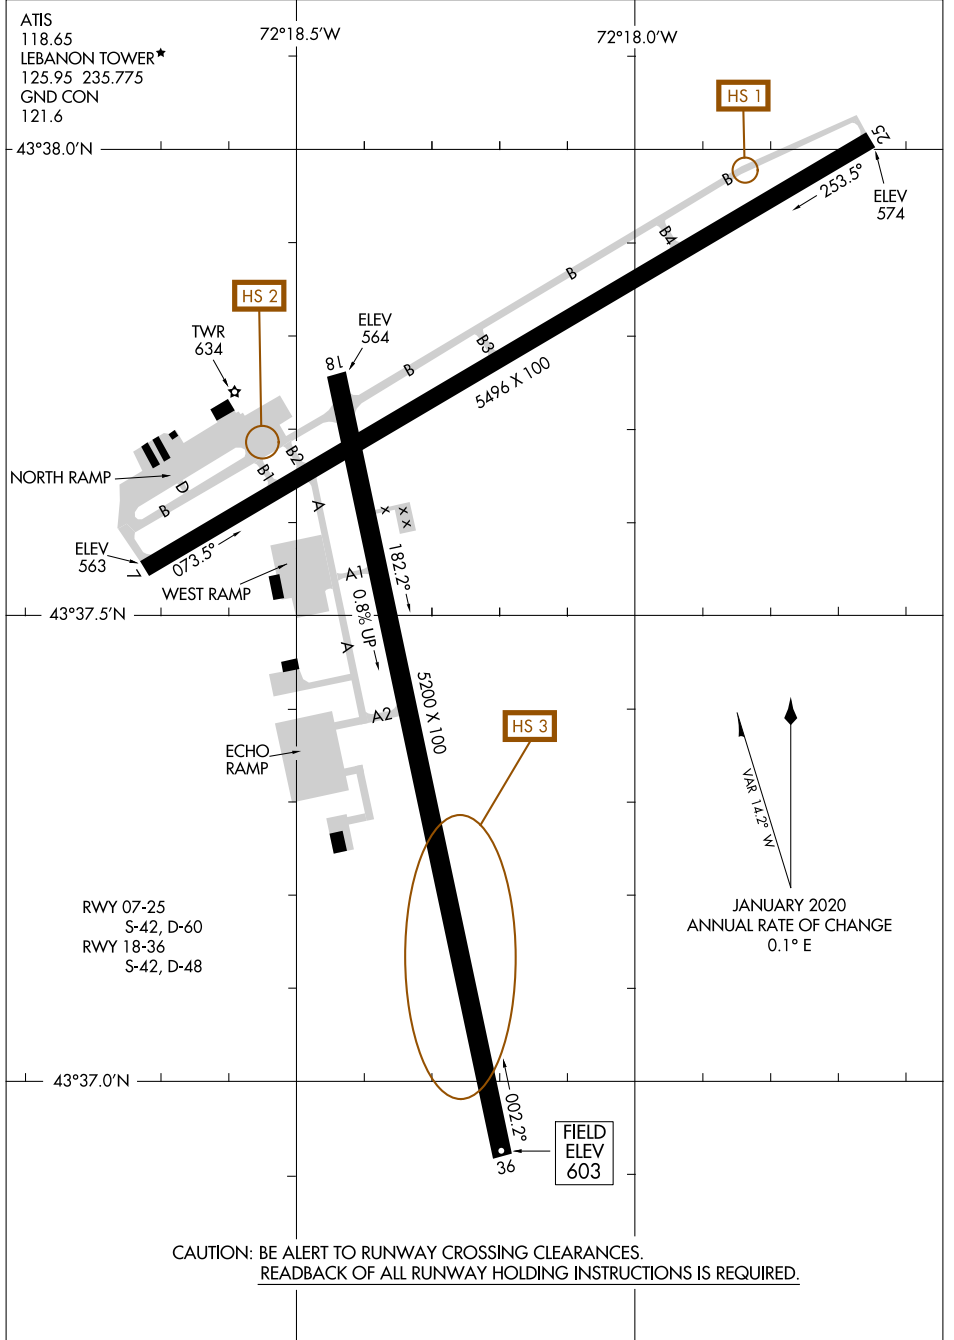

AIRPORT DIAGRAM

AL-859 (FAA)

LEBANON MUNI (L^EB)
LEBANON, NEW HAMPSHIRE

NE-1, 26 DEC 2024 to 23 JAN 2025

NE-1, 26 DEC 2024 to 23 JAN 2025

AIRPORT DIAGRAM

LEBANON, NEW HAMPSHIRE
LEBANON MUNI (L^EB)