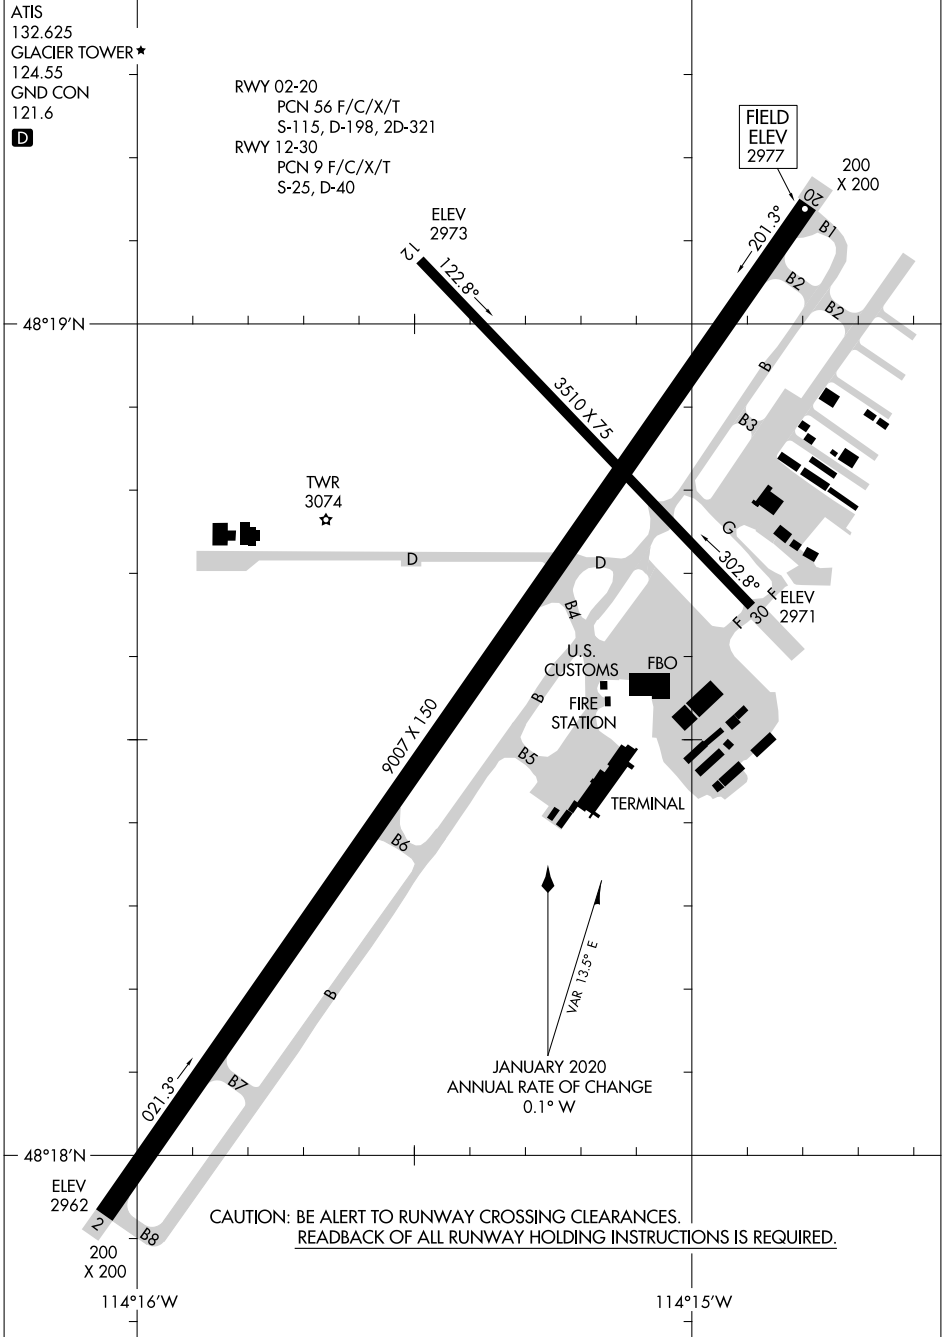

20086

AIRPORT DIAGRAM

AL-887 (FAA)

GLACIER PARK INTL (GPI)
KALISPELL, MONTANA

NW-1, 26 DEC 2024 to 23 JAN 2025

NW-1, 26 DEC 2024 to 23 JAN 2025

AIRPORT DIAGRAM

20086