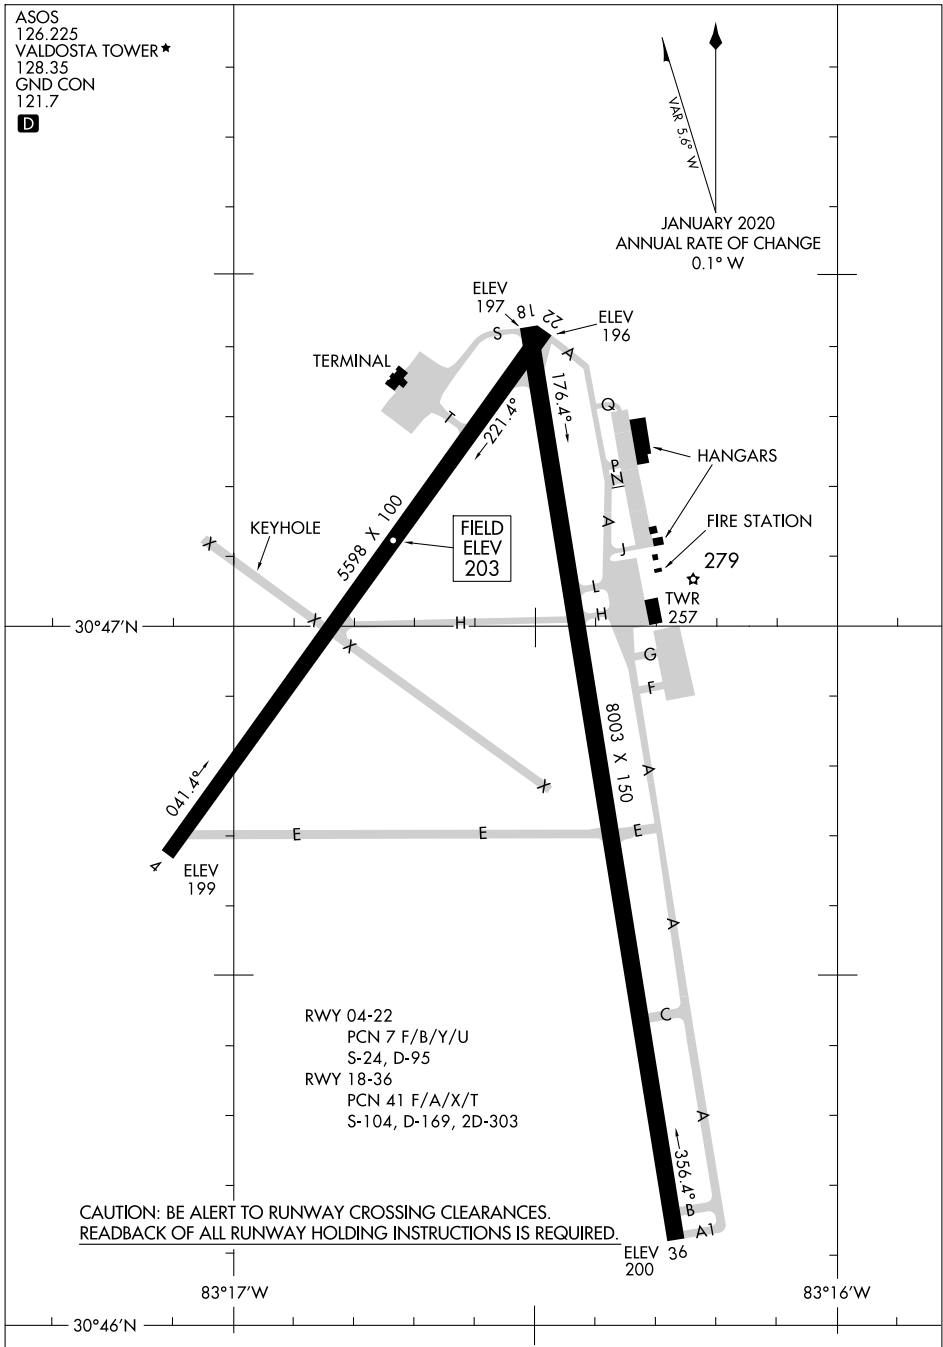

24249

AIRPORT DIAGRAM

AL-892 (FAA)

VALDOSTA RGNL (VLD)

VALDOSTA, GEORGIA

ASOS
 126.225
 VALDOSTA TOWER *
 128.35
 GND CON
 121.7

D

VAR 5.0° N
 JANUARY 2020
 ANNUAL RATE OF CHANGE
 0.1° W

SE-4, 26 DEC 2024 to 23 JAN 2025

SE-4, 26 DEC 2024 to 23 JAN 2025

AIRPORT DIAGRAM

24249

VALDOSTA, GEORGIA
VALDOSTA RGNL (VLD)