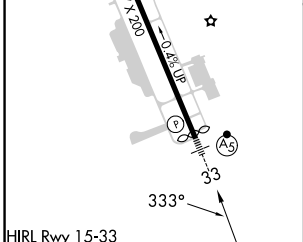

VOR/DME GRK 111.8 Chan 55	APP CRS 333°	Rwy Idg TDZE Apt Elev	9803 N/A 1015
---	------------------------	-----------------------------	--

COPTER VOR RWY 33

ROBERT GRAY AAF (GRK)

		MISSED APPROACH: Climbing right turn to 3000 direct GRK VOR/DME and hold.
--	--	---

FAF to MAP 1.4 NM					CATEGORY	COPTER	
Knots	45	60	75	90	H-33	1460-¼ 465 (500-¼)	
Min:Sec	1:52	1:24	1:07	0:56			

SC-3, 26 DEC 2024 to 23 JAN 2025

SC-3, 26 DEC 2024 to 23 JAN 2025