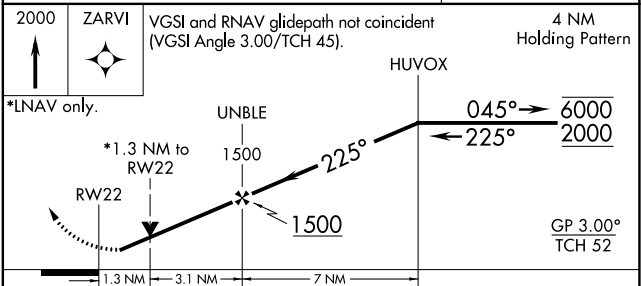

WAAS CH <b>60921</b> <b>W22A</b>	APP CRS <b>225°</b>	Rwy Idg TDZE Apt Elev	<b>5331</b> <b>51</b> <b>53</b>
--	------------------------	-----------------------------	---------------------------------------

# RNAV (GPS) RWY 22

DELAWARE COASTAL (GED)

RNP APCH.		MISSED APPROACH: Climb to 2000 direct ZARVI and hold.	
ASOS <b>118.375</b>	DOVER APP CON <b>132.425 257.875</b>	GCO <b>125.55</b>	UNICOM <b>123.0 (CTAF)</b>