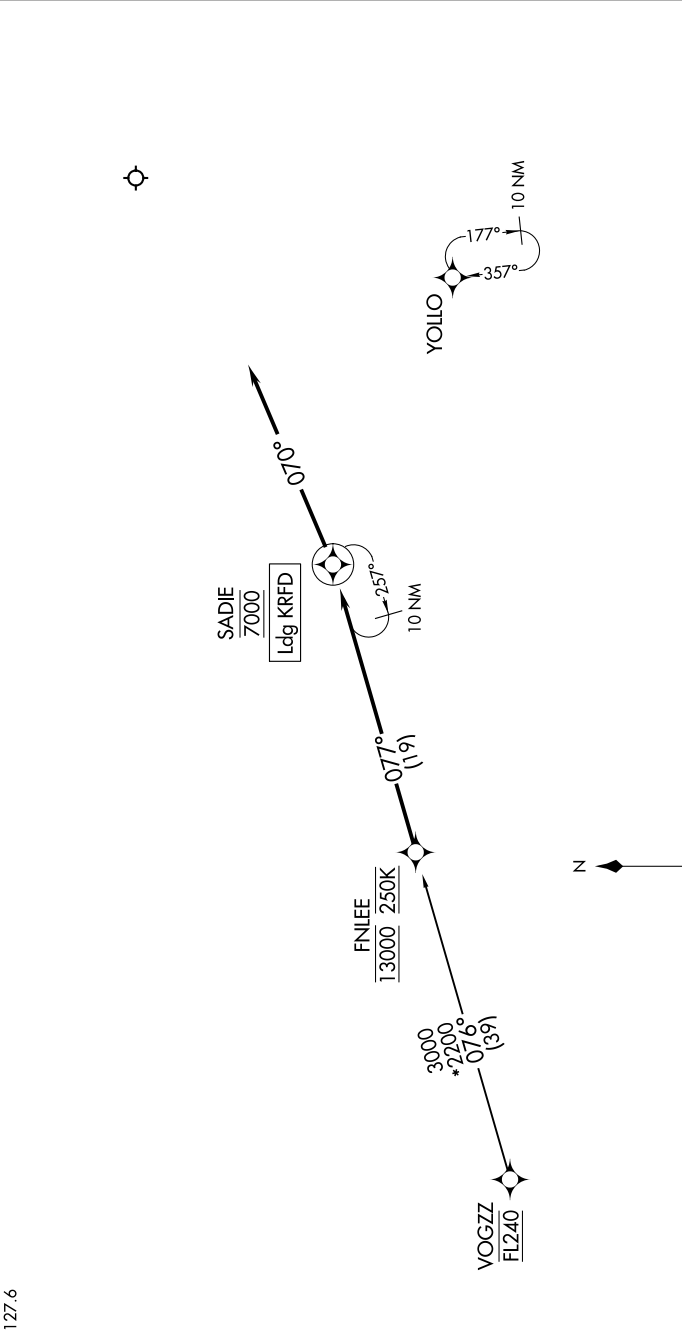

(FNLEE.FNLEE1) 24025

AL-954 (FAA)

CHICAGO/ROCKFORD INTL (R.F'D)
CHICAGO/ROCKFORD, ILLINOIS

FNLEE ONE ARRIVAL (RNAV)

RNAV 1 - DME/DME/IRU or GPS.
RADAR required.

EC-3, 26 DEC 2024 to 23 JAN 2025

ROCKFORD APP CON
121.0 327.0
ATIS
127.6

ARRIVAL ROUTE DESCRIPTION

VOGZZ TRANSITION (VOGZZ.FNLEE1)

From FNLEE on track 077° to cross SADIE at 7000, then on track 070°.
Expect RADAR vectors to final approach course.

NOTE: Chart not to scale.

EC-3, 26 DEC 2024 to 23 JAN 2025

FNLEE ONE ARRIVAL (RNAV)

(FNLEE.FNLEE1) 25JAN24

CHICAGO/ROCKFORD, ILLINOIS
CHICAGO/ROCKFORD INTL (R.F'D)