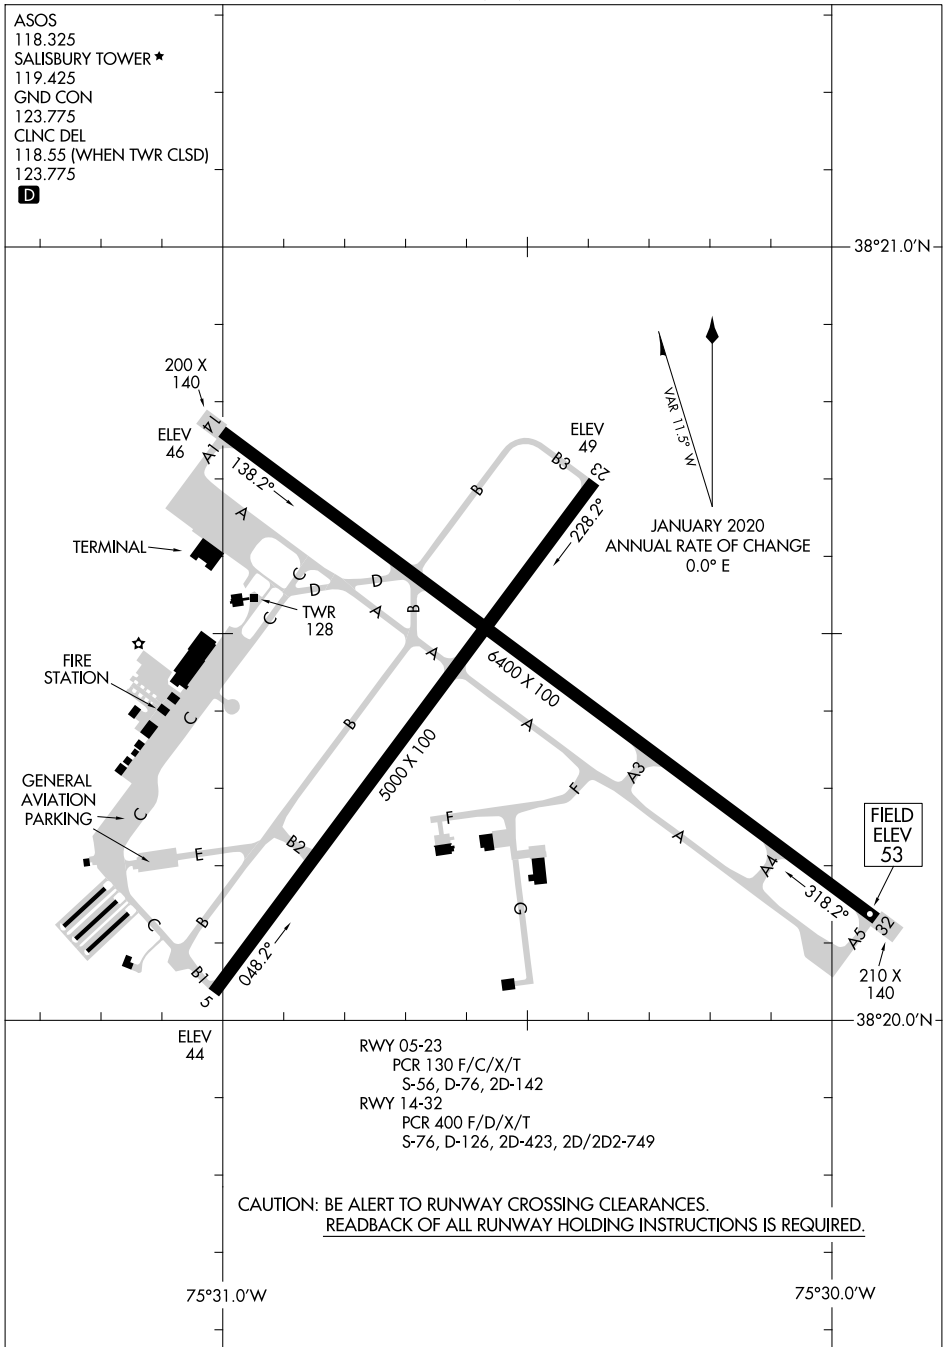

24305

# AIRPORT DIAGRAM

SALISBURY-OCEAN CITY WICOMICO RGNL (SBY)  
AL-977 (FAA)  
SALISBURY, MARYLAND

ASOS  
118.325  
SALISBURY TOWER ★  
119.425  
GND CON  
123.775  
CLNC DEL  
118.55 (WHEN TWR CLSD)  
123.775

NE-3, 26 DEC 2024 to 23 JAN 2025

NE-3, 26 DEC 2024 to 23 JAN 2025