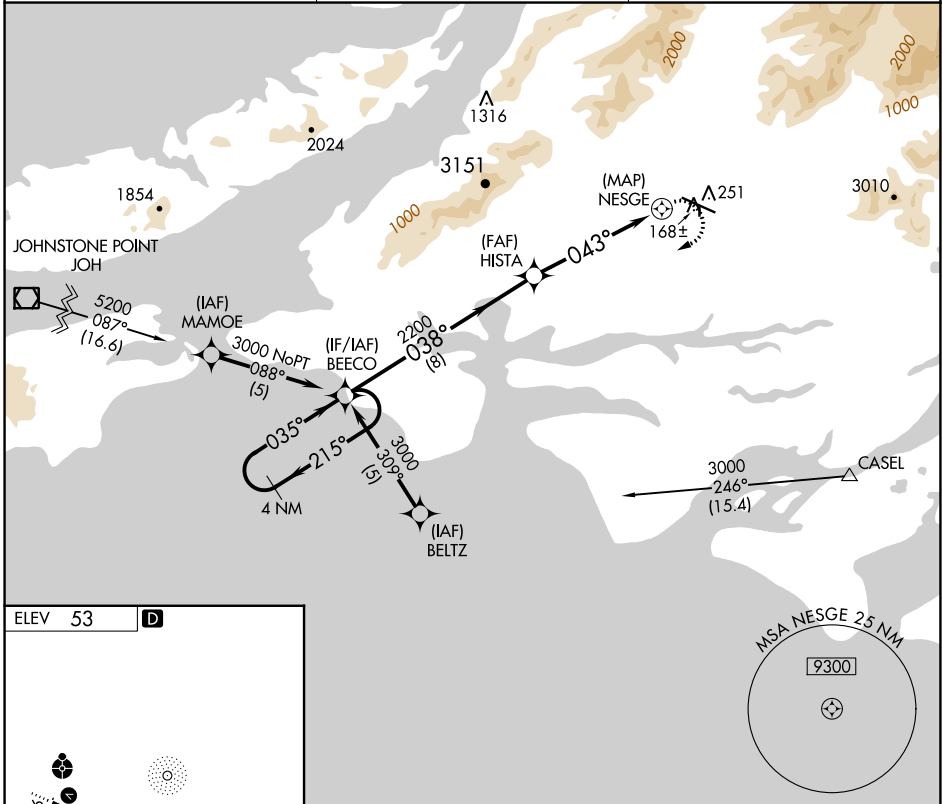

APP CRS	Rwy Idg	N/A
043°	TDZE	N/A
	Apt Elev	53

RNAV (GPS)-B

MERLE K (MUDHOLE) SMITH (CDV)(PACV)

RNP APCH-GPS.	<p>⚠ Circling to Rwy 16/34 NA at night. When local altimeter setting not received, use Valdez altimeter setting and increase all MDAs 120 feet. Circling NA north of Rwy 9/27. Rwy 16/34 helicopter visibility reduction below 1 SM NA.</p>	<p>MISSED APPROACH: Climbing right turn to 3000 direct BEECO and hold.</p>

ASOS 134.8	ANCHORAGE CENTER 119.3 133.6 269.4	JUNEAU RADIO 122.2 123.6 (CTAF) 1
----------------------	--	---

RNAV (GPS)-B

AK, 26 DEC 2024 to 20 FEB 2025

AK, 26 DEC 2024 to 20 FEB 2025