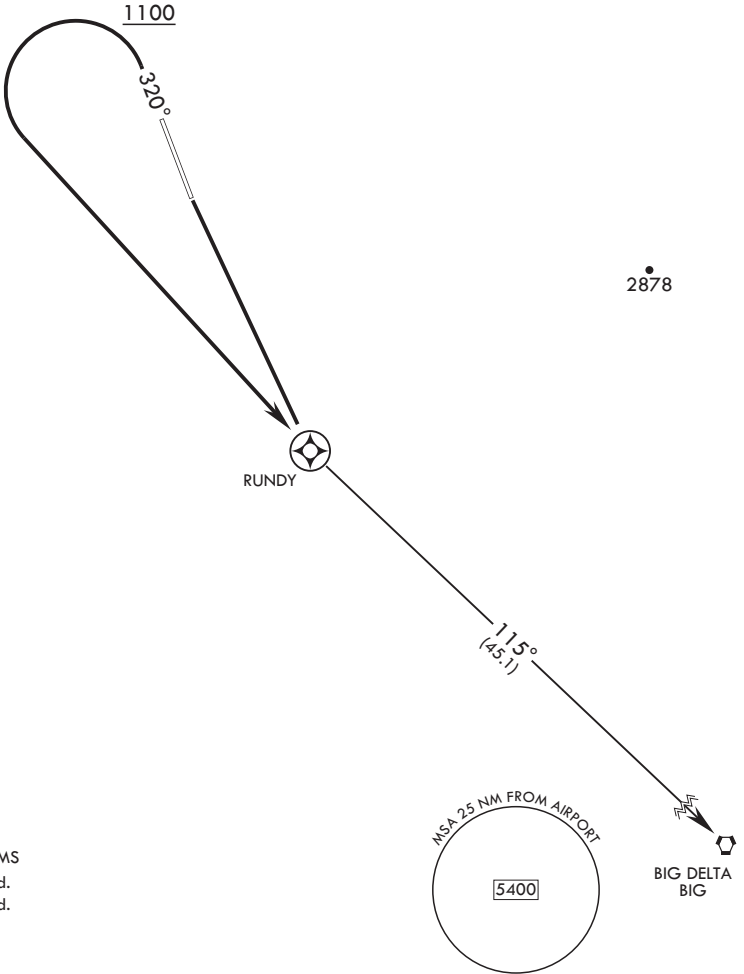

RUNDY ONE DEPARTURE (RNAV) (RUNDY1.BIG)

FAIRBANKS DEP CON
127.1 251.1

TAKEOFF MINIMUMS
 RWY 14, Standard.
 RWY 32, Standard.

DEPARTURE ROUTE DESCRIPTION

TAKEOFF RWY 14: Climb to RUNDY, thence...

TAKEOFF RWY 32: Climb on heading 320° to 1100, then climbing left turn direct RUNDY, thence...

BIG DELTA TRANSITION (RUNDY1.BIG): Track 115° to BIG.

RUNDY ONE DEPARTURE (RNAV) (RUNDY1.BIG)