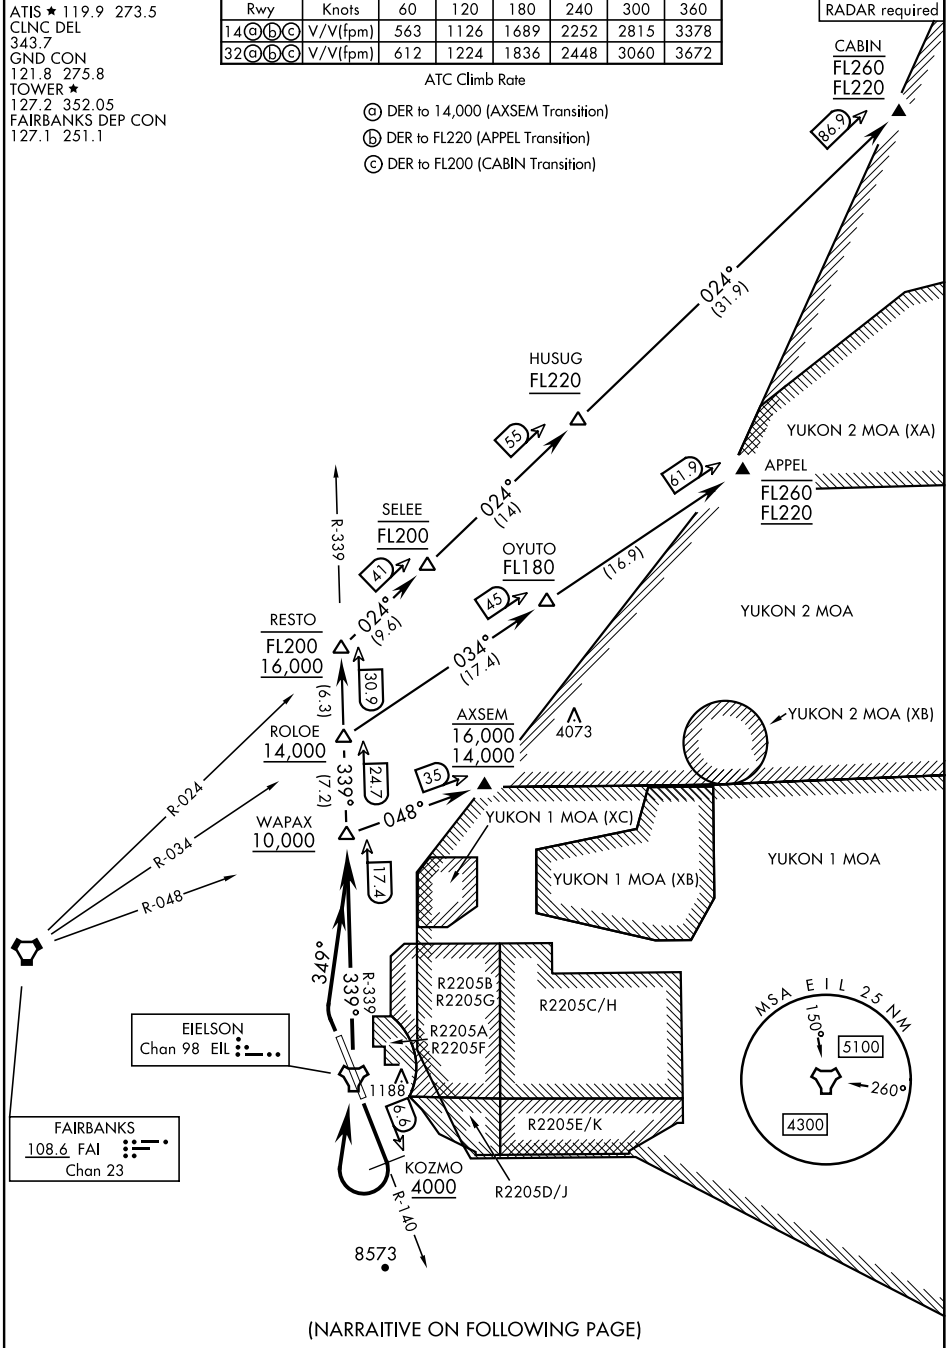

WAPAX FOUR DEPARTURE (WAPAX4•WAPAX)

AL-1729 [USAF]

EIELSON AFB (PAEI)

FAIRBANKS, ALASKA

ATIS ★ 119.9 273.5
 CLNC DEL 343.7
 GND CON 121.8 275.8
 TOWER ★ 127.2 352.05
 FAIRBANKS DEP CON 127.1 251.1

Rwy	Knots	60	120	180	240	300	360
14 (C) (B) (C)	V/V (fpm)	563	1126	1689	2252	2815	3378
32 (C) (B) (C)	V/V (fpm)	612	1224	1836	2448	3060	3672

CABIN
 FL260
 FL220

ATC Climb Rate

- ⊙ DER to 14,000 (AXSEM Transition)
- Ⓟ DER to FL220 (APPEL Transition)
- Ⓞ DER to FL200 (CABIN Transition)

AK, 26 DEC 2024 to 20 FEB 2025

AK, 26 DEC 2024 to 20 FEB 2025

WAPAX FOUR DEPARTURE (WAPAX4•WAPAX)

Orig 20APR23

FAIRBANKS, ALASKA

EIELSON AFB (PAEI)