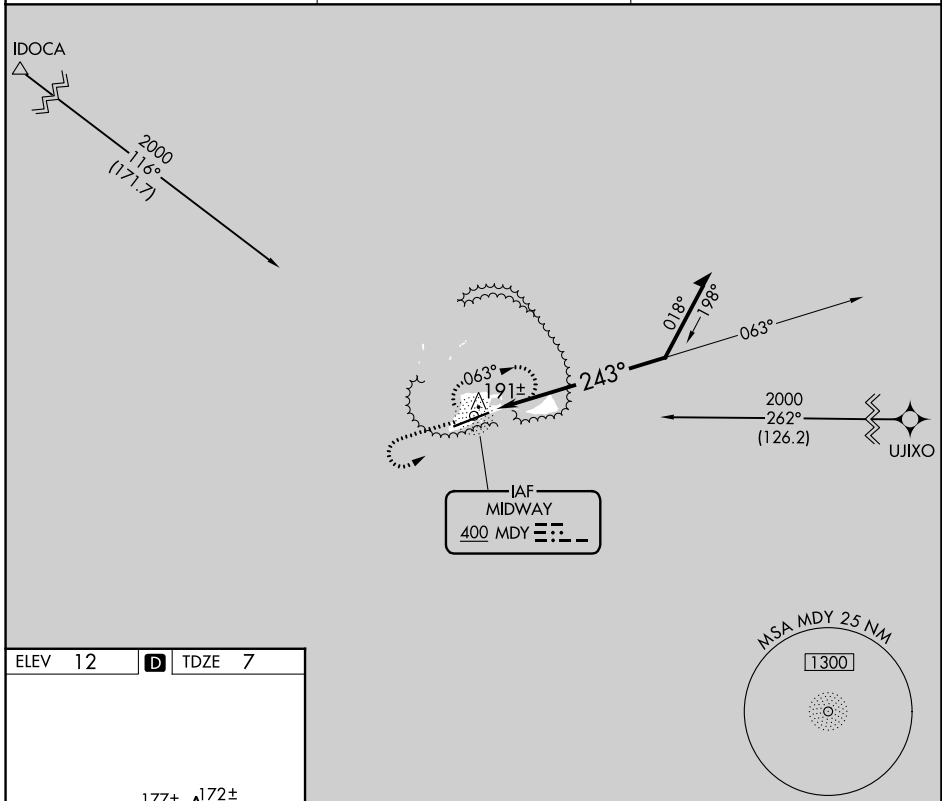

NDB MDY 400	APP CRS 243°	Rwy ldg TDZE Apt Elev	7400 7 12

NDB RWY 24

HENDERSON FLD (MDY) (PMDY)

⚠ No controlled airspace below 5500 feet. When local altimeter setting not received, procedure NA. Rwy 24 helicopter visibility reduction below 3/4 SM NA.

MISSED APPROACH: Climb to 2000, then left turn direct MDY NDB and hold.

AWOS-3P 118.325	MIDWAY RADIO 126.2 257.8	CTAF 122.9

CATEGORY	A	B	C	D
S-24	560-1	553 (600-1)	560-1 5/8 553 (600-1 5/8)	560-1 3/4 553 (600-1 3/4)
CIRCLING	560-1	548 (600-1)	560-1 5/8 548 (600-1 5/8)	580-2 568 (600-2)

PAC, 26 DEC 2024 to 20 FEB 2025

PAC, 26 DEC 2024 to 20 FEB 2025