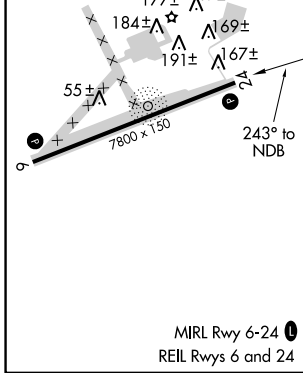

NDB MDY 400	APP CRS 243°	Rwy ldg TDZE Apt Elev	7400 7 12
-----------------------	------------------------	-----------------------------	--------------------------------------

NDB RWY 24

HENDERSON FLD (MDY) (PMDY)

⚠ No controlled airspace below 5500 feet. When local altimeter setting not received, procedure NA. Rwy 24 helicopter visibility reduction below 3/4 SM NA.

MISSED APPROACH: Climb to 2000, then left turn direct MDY NDB and hold.

AWOS-3P 118.325	MIDWAY RADIO 126.2 257.8	CTAF 122.9
---------------------------	---	----------------------

CATEGORY	A	B	C	D
S-24	560-1	553 (600-1)	560-1 5/8 553 (600-1 5/8)	560-1 3/4 553 (600-1 3/4)
CIRCLING	560-1	548 (600-1)	560-1 5/8 548 (600-1 5/8)	580-2 568 (600-2)