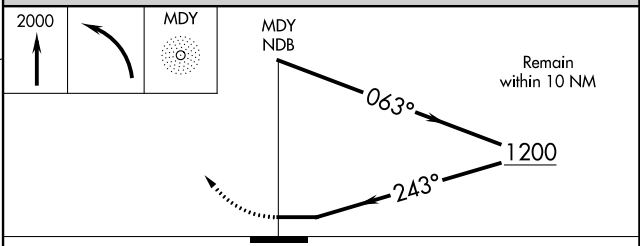

NDB MDY 400	APP CRS 243°	Rwy ldg TDZE Apt Elev	7400 7 12

NDB RWY 24

HENDERSON FLD (MDY) (PMDY)

⚠ No controlled airspace below 5500 feet. When local altimeter setting not received, procedure NA. Rwy 24 helicopter visibility reduction below 3/4 SM NA.

MISSED APPROACH: Climb to 2000, then left turn direct MDY NDB and hold.

AWOS-3P 118.325	MIDWAY RADIO 126.2 257.8	CTAF 122.9

CATEGORY	A	B	C	D
S-24	560-1	553 (600-1)	560-1 5/8 553 (600-1 5/8)	560-1 3/4 553 (600-1 3/4)
CIRCLING	560-1	548 (600-1)	560-1 5/8 548 (600-1 5/8)	580-2 568 (600-2)

PAC, 26 DEC 2024 to 20 FEB 2025

PAC, 26 DEC 2024 to 20 FEB 2025