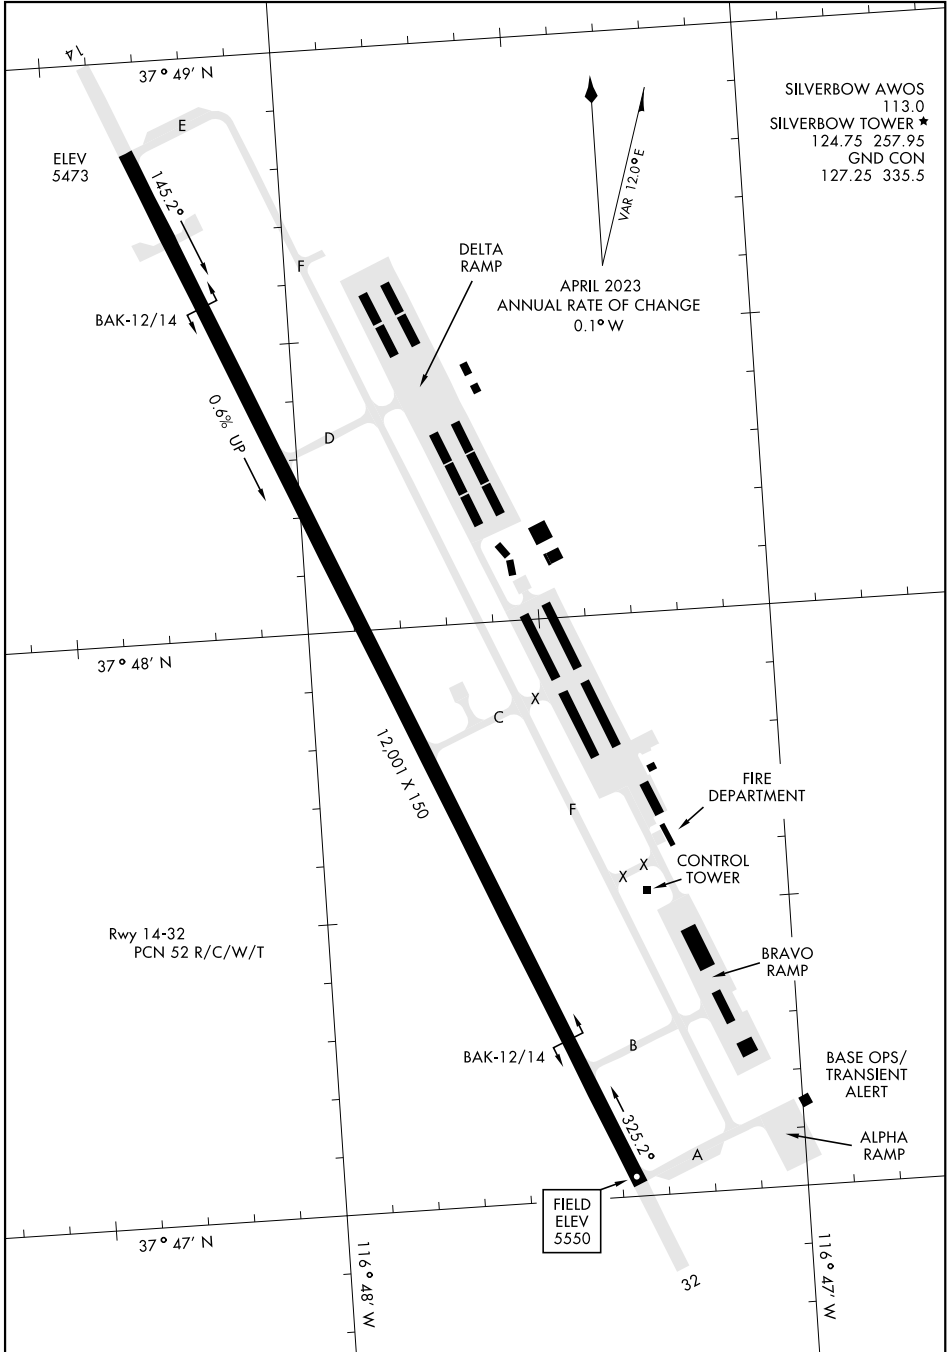

# AIRPORT DIAGRAM

AL-3188 [USAF]

TONOPAH TEST RANGE (KTNX)

TONOPAH, NEVADA

SW-4, 26 DEC 2024 to 23 JAN 2025

SW-4, 26 DEC 2024 to 23 JAN 2025

# AIRPORT DIAGRAM

TONOPAH, NEVADA  
TONOPAH TEST RANGE (KTNX)