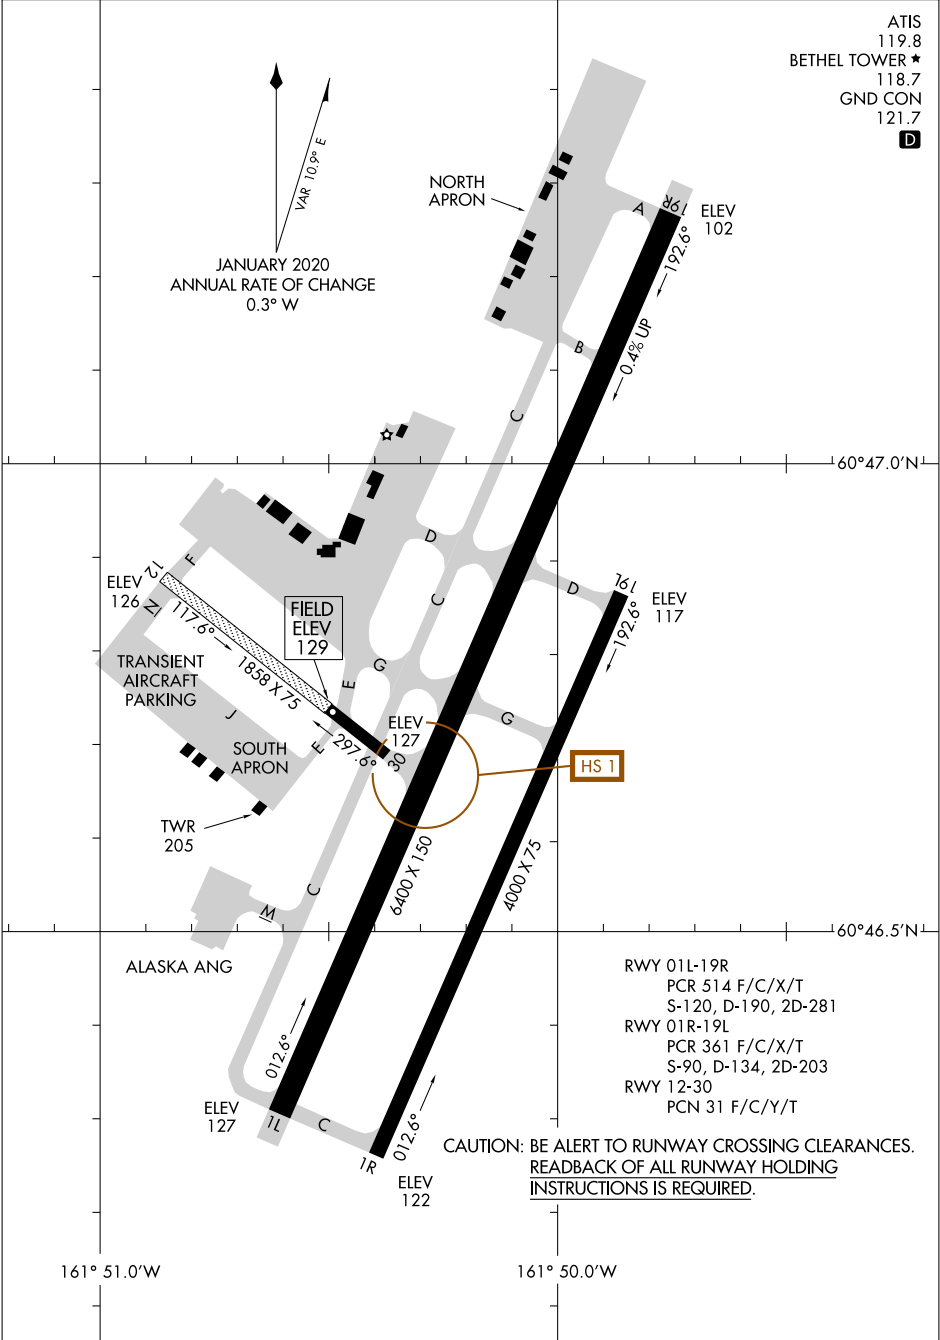

# AIRPORT DIAGRAM

AL-5001 (FAA)

BETHEL (BET)(PABE)  
BETHEL, ALASKA

ATIS 119.8  
 BETHEL TOWER ★ 118.7  
 GND CON 121.7  
D

AK, 26 DEC 2024 to 20 FEB 2025

AK, 26 DEC 2024 to 20 FEB 2025

# AIRPORT DIAGRAM

BETHEL, ALASKA  
BETHEL (BET)(PABE)