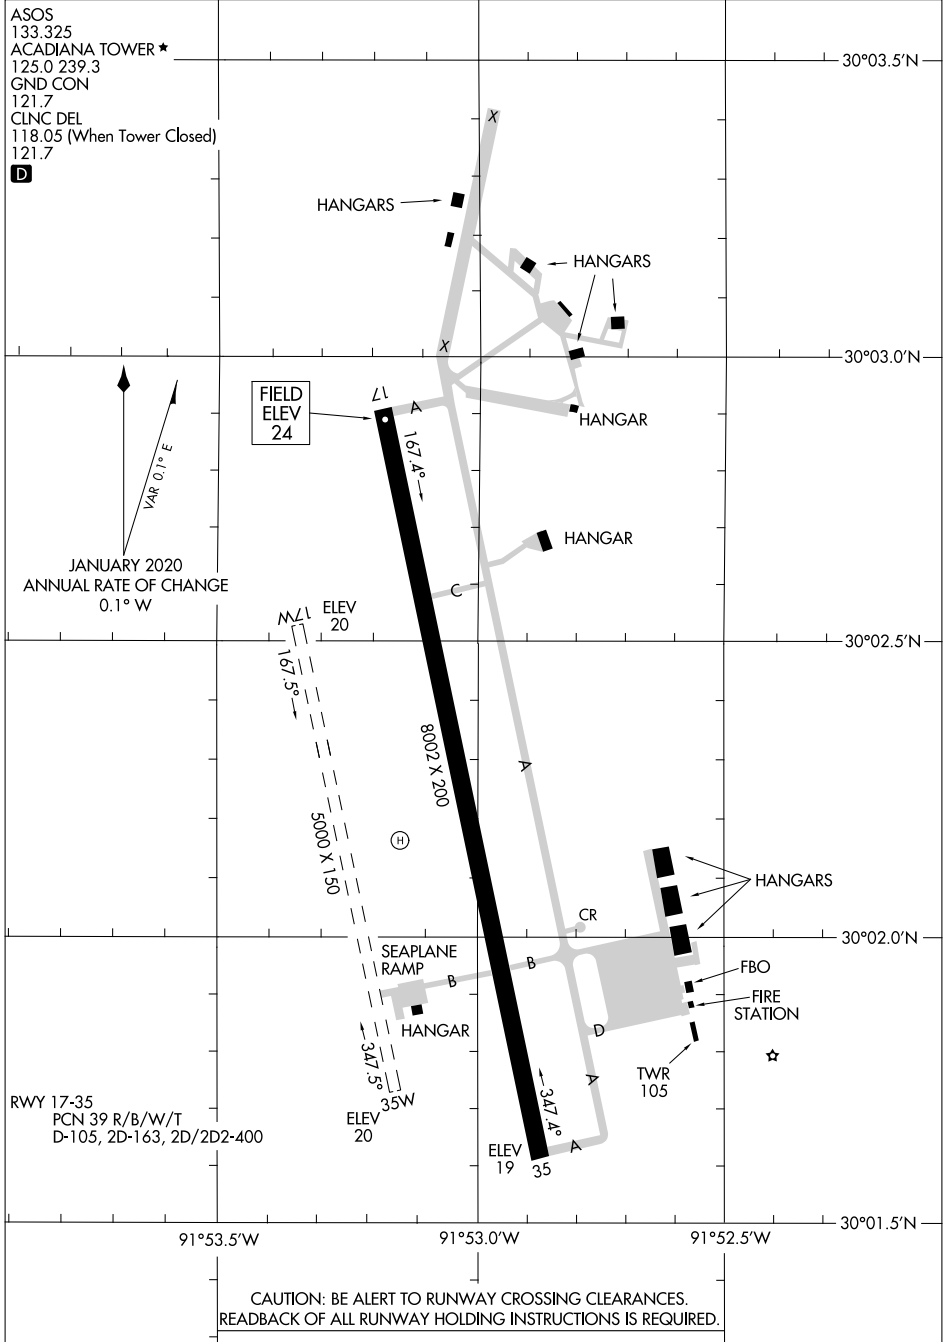

24193

AIRPORT DIAGRAM

AL-5040 (FAA)

ACADIANA RGNL (A.R.A.)

NEW IBERIA, LOUISIANA

ASOS
133.325
ACADIANA TOWER ★
125.0 239.3
GND CON
121.7
CLNC DEL
118.05 (When Tower Closed)
121.7

SC-4, 26 DEC 2024 to 23 JAN 2025

SC-4, 26 DEC 2024 to 23 JAN 2025

CAUTION: BE ALERT TO RUNWAY CROSSING CLEARANCES.
 READBACK OF ALL RUNWAY HOLDING INSTRUCTIONS IS REQUIRED.

AIRPORT DIAGRAM

24193

NEW IBERIA, LOUISIANA

ACADIANA RGNL (A.R.A.)