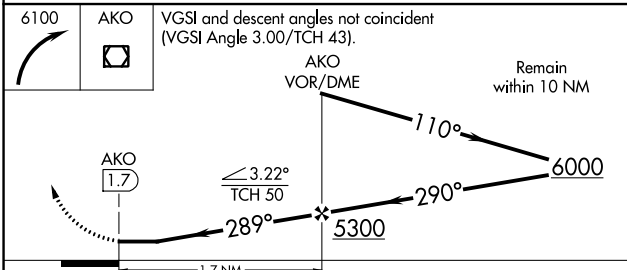

VOR/DME AKO 114.4 Chan 91	APP CRS 289°	Rwy Idg TDZE Apt Elev	7001 4683 4716
--	------------------------	-----------------------------	---

VOR RWY 29

COLORADO PLAINS RGNL (AKO)

⚠ Circling NA for Cats C and D southwest of Rwy 11-29. MISSED APPROACH: Climbing right turn to 6100 direct AKO VOR/DME and hold.

ASOS 135,475	DENVER CENTER 133.95 317.55	UNICOM 122.8 (CTAF) L
------------------------	---------------------------------------	--

ELEV 4716	TDZE 4683
-----------	-----------

CATEGORY	A	B	C	D
S-29	5120-1	437 (500-1)	5120-1¼	437 (500-1¼)
CIRCLING	5140-1 424 (500-1)	5260-1 544 (600-1)	5300-1½ 584 (600-1½)	5300-2 584 (600-2)