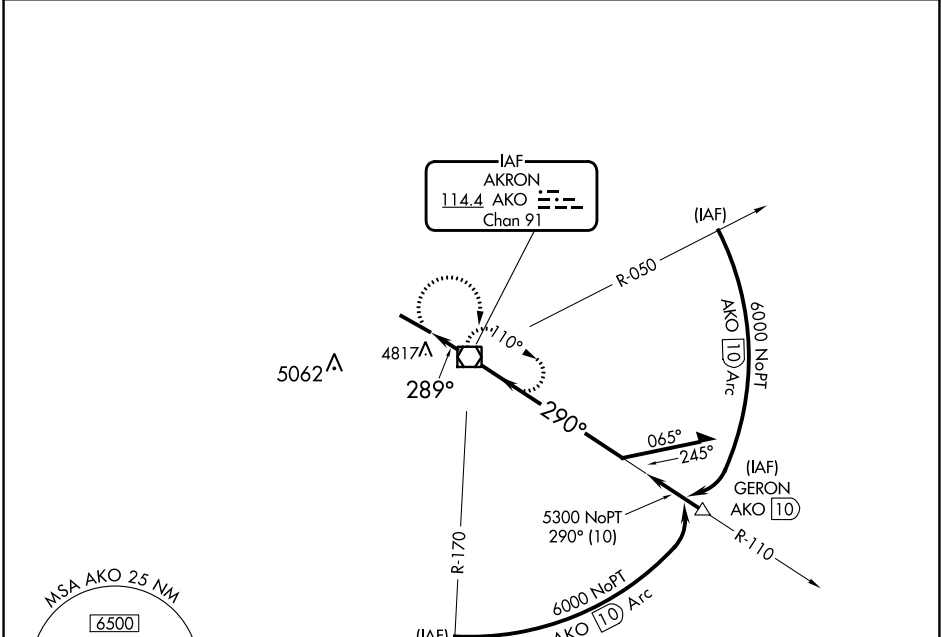

VOR/DME AKO 114.4 Chan 91	APP CRS 289°	Rwy Idg TDZE Apt Elev	7001 4683 4716
--	------------------------	-----------------------------	---

VOR RWY 29

COLORADO PLAINS RGNL (AKO)

⚠ Circling NA for Cats C and D southwest of Rwy 11-29. MISSED APPROACH: Climbing right turn to 6100 direct AKO VOR/DME and hold.

ASOS 135,475	DENVER CENTER 133.95 317.55	UNICOM 122.8 (CTAF) L
------------------------	---------------------------------------	--

ELEV 4716	TDZE 4683
-----------	-----------

CATEGORY	A	B	C	D
S-29	5120-1	437 (500-1)	5120-1¼	437 (500-1¼)
CIRCLING	5140-1 424 (500-1)	5260-1 544 (600-1)	5300-1½ 584 (600-1½)	5300-2 584 (600-2)

MIRL Rwy 11-29 (L)					
REIL Rws 11 and 29 (L)					
FAF to MAP 1.7 NM					
Knots	60	90	120	150	180
Min:Sec	1:42	1:08	0:51	0:41	0:34

SW-1, 26 DEC 2024 to 23 JAN 2025

SW-1, 26 DEC 2024 to 23 JAN 2025