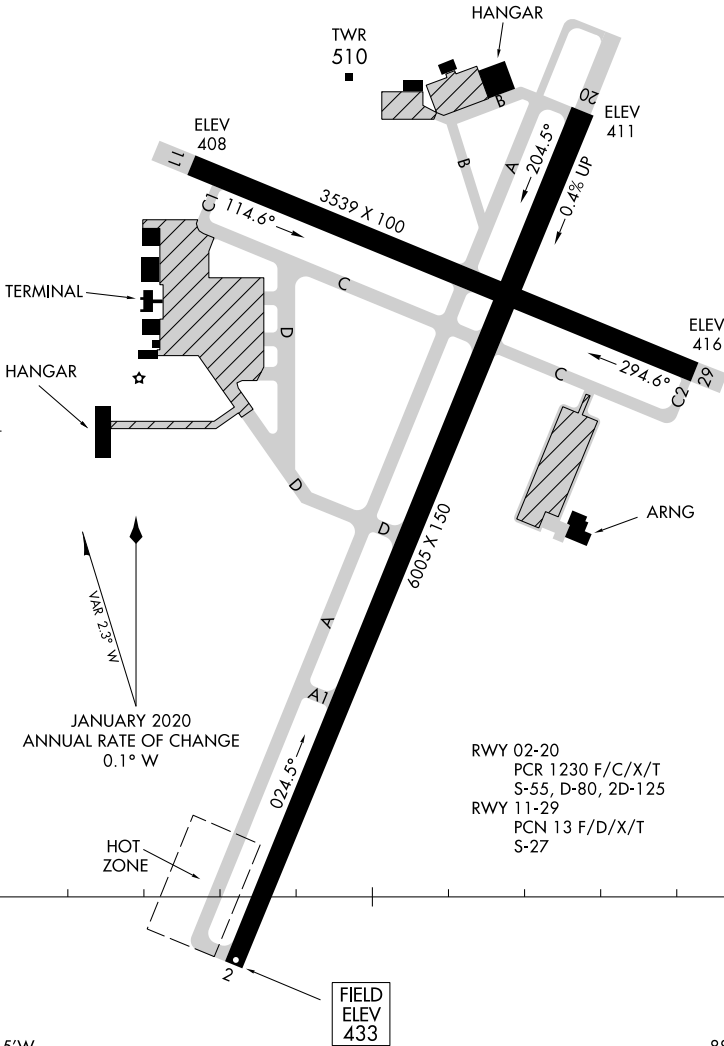

24361

AIRPORT DIAGRAM

AL-5062 (FAA)

JACKSON RGNL (MKL)
JACKSON, TENNESSEE

ASOS
119.325
JACKSON TOWER ★
127.15 249.95
GND CON
120.9

35°36.5'N

CAUTION: BE ALERT TO RUNWAY CROSSING CLEARANCES.
REARBACK OF ALL RUNWAY HOLDING INSTRUCTIONS IS REQUIRED.

88°55.5'W

88°54.5'W

AIRPORT DIAGRAM

24361

JACKSON, TENNESSEE
JACKSON RGNL (MKL)

SE-1, 26 DEC 2024 to 23 JAN 2025

SE-1, 26 DEC 2024 to 23 JAN 2025