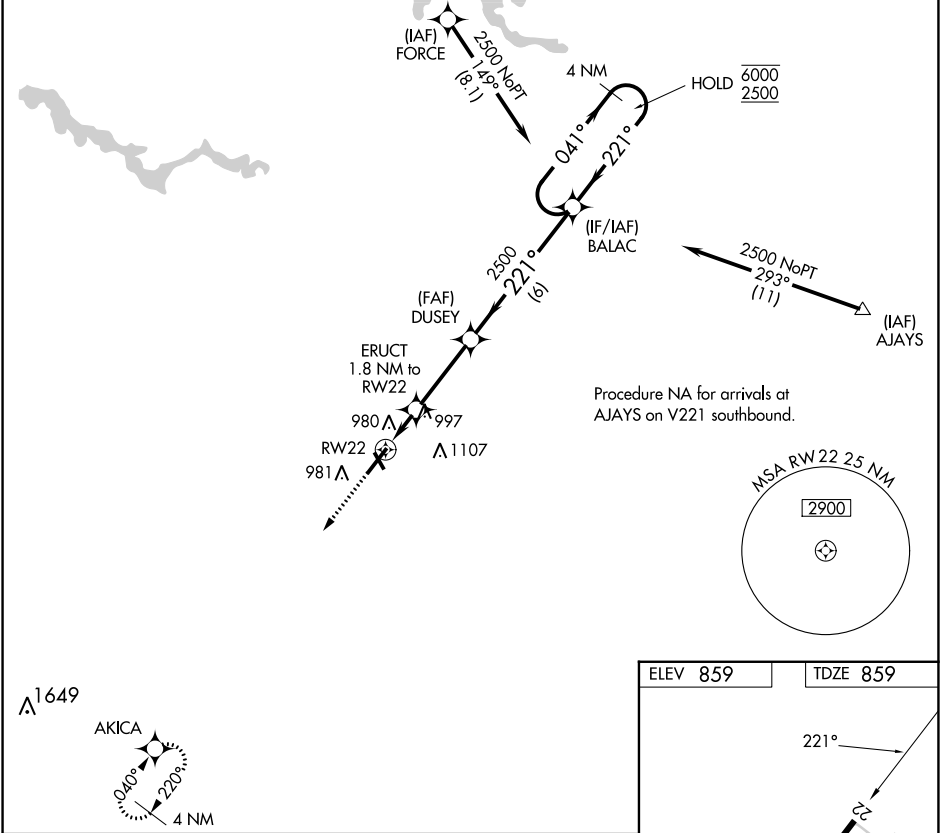

APP CRS 221°	Rwy Idg 6011
	TDZE 859
	Apt Elev 859

RNAV (GPS) RWY 22

MARION MUNI - MCKINNEY FLD (MZZ)

RNP APCH - GPS.		MISSED APPROACH: Climb to 2700 direct AKICA and hold.

AWOS-3 108.6	GRISSOM APP CON ★ 121.05 338.275	CLNC DEL 120.0	UNICOM 122.7 (CTAF) 0
------------------------	--	--------------------------	---------------------------------

CATEGORY	A	B	C	D
LNVA MDA	1260-1	401 (500-1)	1260-1½	401 (500-1½)
CIRCLING	1300-1 441 (500-1)	1320-1 461 (500-1)	1420-1½ 561 (600-1½)	1500-2 641 (700-2)

EC-2, 26 DEC 2024 to 23 JAN 2025

EC-2, 26 DEC 2024 to 23 JAN 2025