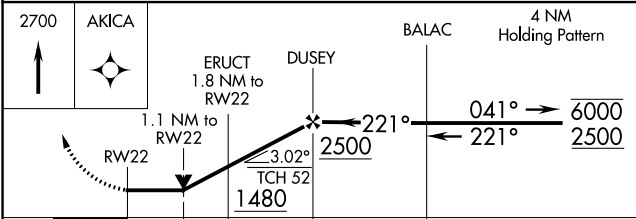

APP CRS 221°	Rwy Idg 6011
	TDZE 859
	Apt Elev 859

RNAV (GPS) RWY 22

MARION MUNI - MCKINNEY FLD (MZZ)

RNP APCH - GPS.		MISSED APPROACH: Climb to 2700 direct AKICA and hold.

AWOS-3 108.6	GRISSOM APP CON ★ 121.05 338.275	CLNC DEL 120.0	UNICOM 122.7 (CTAF) 0
------------------------	--	--------------------------	---------------------------------

CATEGORY	A	B	C	D
LNVA MDA	1260-1	401 (500-1)	1260-1½	401 (500-1½)
CIRCLING	1300-1 441 (500-1)	1320-1 461 (500-1)	1420-1½ 561 (600-1½)	1500-2 641 (700-2)

EC-2, 26 DEC 2024 to 23 JAN 2025

EC-2, 26 DEC 2024 to 23 JAN 2025