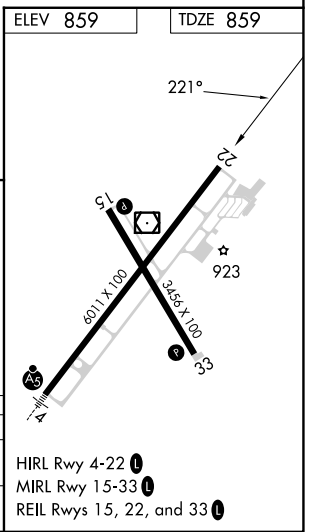

APP CRS 221°	Rwy Idg 6011
	TDZE 859
	Apt Elev 859

RNAV (GPS) RWY 22

MARION MUNI - MCKINNEY FLD (MZZ)

RNP APCH - GPS.		MISSED APPROACH: Climb to 2700 direct AKICA and hold.

AWOS-3 108.6	GRISSOM APP CON ★ 121.05 338.275	CLNC DEL 120.0	UNICOM 122.7 (CTAF) 0
------------------------	--	--------------------------	---------------------------------

CATEGORY	A	B	C	D
LNVA MDA	1260-1	401 (500-1)	1260-1½	401 (500-1½)
CIRCLING	1300-1 441 (500-1)	1320-1 461 (500-1)	1420-1½ 561 (600-1½)	1500-2 641 (700-2)

EC-2, 26 DEC 2024 to 23 JAN 2025

EC-2, 26 DEC 2024 to 23 JAN 2025