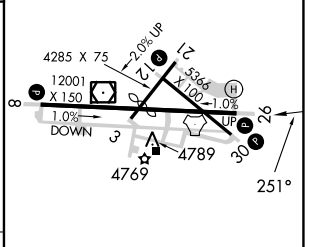

TACAN ARH Chan <b>53</b> <b>(111.6)</b>	APP CRS <b>251°</b>	Rwy Idg <b>12001</b> TDZE <b>4629</b> Apt Elev <b>4719</b>
---	------------------------	--

# TACAN RWY 26

SIERRA VISTA MUNI-LIBBY AAF (FHU)

<p>Circling NA south of Rws 8 and 30.</p>	<p>MISSED APPROACH: Climb to 5300 then climbing right turn to 9500 on ARH R-018 to TOMBS INT/DUG 36 DME and hold.</p>
---	---

CATEGORY	A	B	C	D	E
S-26	5100-1 471 (400-1)	471 (400-1)	5100-1¼ 471 (400-1¼)	5100-1½ 471 (400-1½)	5100-1¾ 471 (400-1¾)
CIRCLING	5160-1 441 (500-1)	5180-1 461 (500-1)	5180-1½ 461 (500-1½)	5280-2	561 (600-2)