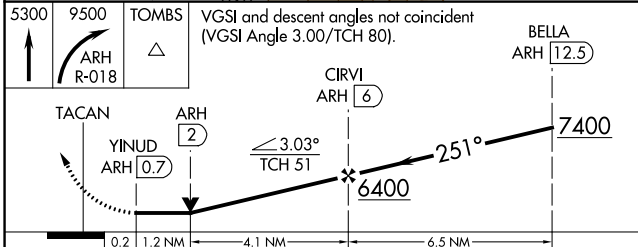

TACAN ARH Chan 53 (111.6)	APP CRS 251°	Rwy Idg 12001 TDZE 4629 Apt Elev 4719

TACAN RWY 26

SIERRA VISTA MUNI-LIBBY AAF (FHU)

Circling NA south of Rws 8 and 30.	MISSED APPROACH: Climb to 5300 then climbing right turn to 9500 on ARH R-018 to TOMBS INT/DUG 36 DME and hold.

ATIS 134.75 263.025	LIBBY AAF GCA★ 127.05 254.25	LIBBY TOWER★ 124.95 (CTAF) 284.75	GND CON 121.7 268.7	UNICOM 122.95

CATEGORY	A	B	C	D	E
S-26	5100-1 471 (400-1)	471 (400-1)	5100-1¼ 471 (400-1¼)	5100-1½ 471 (400-1½)	5100-1¾ 471 (400-1¾)
CIRCLING	5160-1 441 (500-1)	5180-1 461 (500-1)	5180-1½ 461 (500-1½)	5280-2	561 (600-2)

HIRL Rwy 8-26
MIRL Rws 3-21 and 12-30

SW-4, 26 DEC 2024 to 23 JAN 2025

SW-4, 26 DEC 2024 to 23 JAN 2025