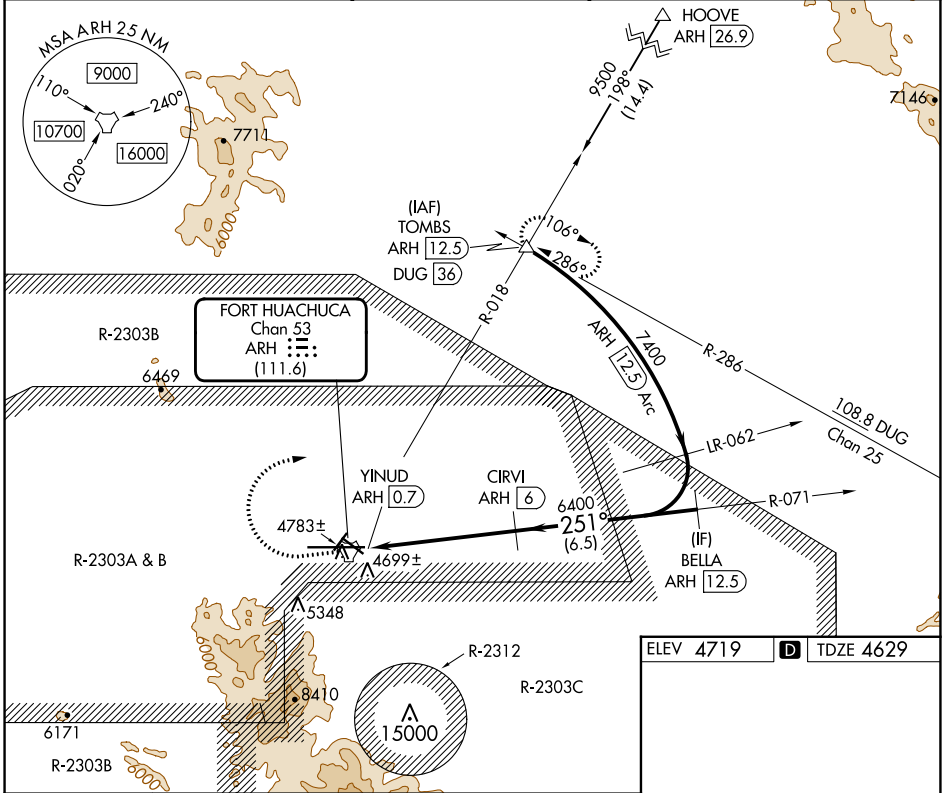

TACAN ARH Chan <b>53</b> <b>(111.6)</b>	APP CRS <b>251°</b>	Rwy Idg <b>12001</b> TDZE <b>4629</b> Apt Elev <b>4719</b>
---	------------------------	--

# TACAN RWY 26

SIERRA VISTA MUNI-LIBBY AAF (FHU)

<p>Circling NA south of Rws 8 and 30.</p>	<p>MISSED APPROACH: Climb to 5300 then climbing right turn to 9500 on ARH R-018 to TOMBS INT/DUG 36 DME and hold.</p>
---	---

CATEGORY	A	B	C	D	E
S-26	5100-1 471 (400-1)	471 (400-1)	5100-1¼ 471 (400-1¼)	5100-1½ 471 (400-1½)	5100-1¾ 471 (400-1¾)
CIRCLING	5160-1 441 (500-1)	5180-1 461 (500-1)	5180-1½ 461 (500-1½)	5280-2	561 (600-2)

HIRL Rwy 8-26  
MIRL Rws 3-21 and 12-30

SW-4, 26 DEC 2024 to 23 JAN 2025

SW-4, 26 DEC 2024 to 23 JAN 2025