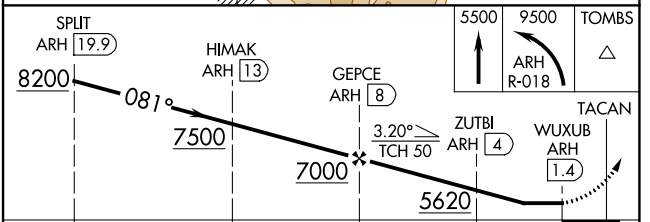

TACAN ARH Chan 53 (111.6)	APP CRS 081°	Rwy Ldg TDZE Apt Elev 12001 4719 4719

TACAN RWY 8

SIERRA VISTA MUNI-LIBBY AAF (FHU)

⚠ Circling NA south of Rws 8 and 30.
⚠ MISSED APPROACH: Climb to 5500 then climbing left turn to 9500 on ARH R-018 to TOMBS INT/DUG 36 DME and hold.

ATIS 134.75 263.025	LIBBY AAF GCA* 127.05 254.25	LIBBY TOWER* 124.95 (CTAF) 284.75	GND CON 121.7 268.7	UNICOM 122.95

CATEGORY	A	B	C	D	E
S-8	5260-1	541 (600-1)	5260-1½ 541 (600-1½)	5260-1¾ 541 (600-1¾)	5260-2 541 (600-2)
CIRCLING	5260-1	541 (600-1)	5260-1½ 541 (600-1½)	5280-2	561 (600-2)

SW-4, 26 DEC 2024 to 23 JAN 2025

SW-4, 26 DEC 2024 to 23 JAN 2025