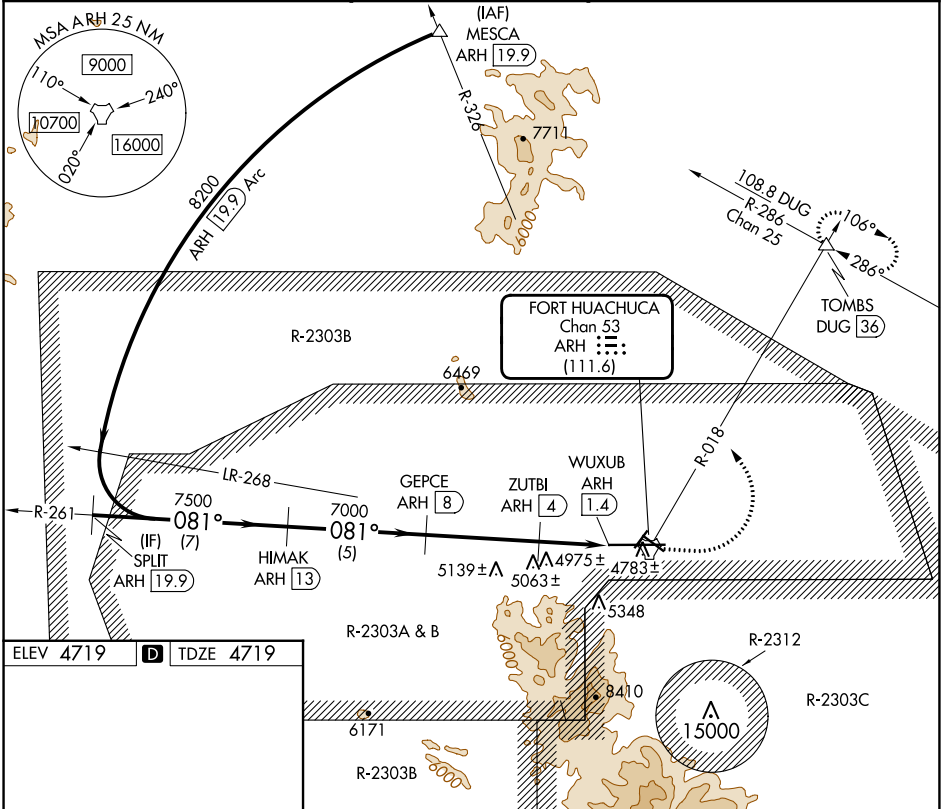

TACAN ARH Chan 53 <b>(111.6)</b>	APP CRS <b>081°</b>	Rwy Ldg TDZE Apt Elev <b>12001</b> <b>4719</b> <b>4719</b>
--	------------------------	---

# TACAN RWY 8

SIERRA VISTA MUNI-LIBBY AAF (FHU)

**⚠** Circling NA south of Rws 8 and 30.  
**⚠** MISSED APPROACH: Climb to 5500 then climbing left turn to 9500 on ARH R-018 to TOMBS INT/DUG 36 DME and hold.

CATEGORY	A	B	C	D	E
S-8	5260-1	541 (600-1)	5260-1½ 541 (600-1½)	5260-1¾ 541 (600-1¾)	5260-2 541 (600-2)
CIRCLING	5260-1	541 (600-1)	5260-1½ 541 (600-1½)	5280-2	561 (600-2)

SW-4, 26 DEC 2024 to 23 JAN 2025

SW-4, 26 DEC 2024 to 23 JAN 2025