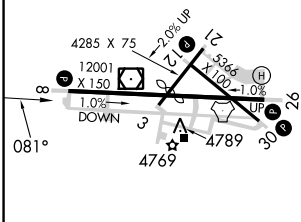

TACAN ARH Chan 53 <b>(111.6)</b>	APP CRS <b>081°</b>	Rwy Ldg TDZE Apt Elev <b>12001</b> <b>4719</b> <b>4719</b>
--	------------------------	---

# TACAN RWY 8

SIERRA VISTA MUNI-LIBBY AAF (FHU)

**⚠** Circling NA south of Rws 8 and 30.  
**⚠** MISSED APPROACH: Climb to 5500 then climbing left turn to 9500 on ARH R-018 to TOMBS INT/DUG 36 DME and hold.

CATEGORY	A	B	C	D	E
S-8	5260-1	541 (600-1)	5260-1½ 541 (600-1½)	5260-1¾ 541 (600-1¾)	5260-2 541 (600-2)
CIRCLING	5260-1	541 (600-1)	5260-1½ 541 (600-1½)	5280-2	561 (600-2)

SW-4, 26 DEC 2024 to 23 JAN 2025