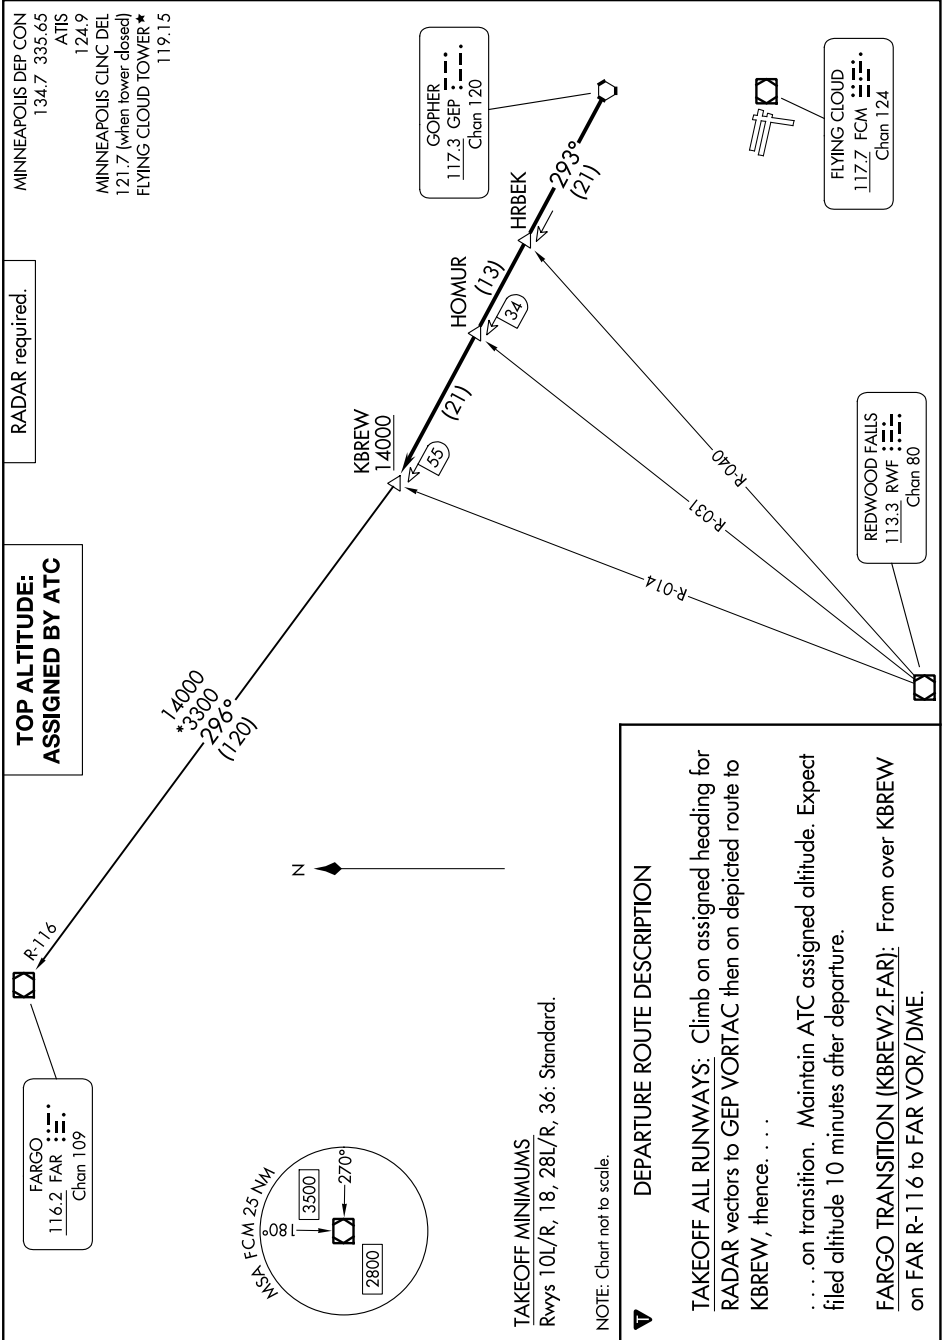

**KBREW TWO DEPARTURE**  
(KBREW2.KBREW) 24137

AL-5094 (FAA)

FLYING CLOUD (FCM)  
MINNEAPOLIS, MINNESOTA

NC-1, 26 DEC 2024 to 23 JAN 2025

**KBREW TWO DEPARTURE**  
(KBREW2.KBREW) 16MAY24

MINNEAPOLIS, MINNESOTA  
FLYING CLOUD (FCM)

NC-1, 26 DEC 2024 to 23 JAN 2025