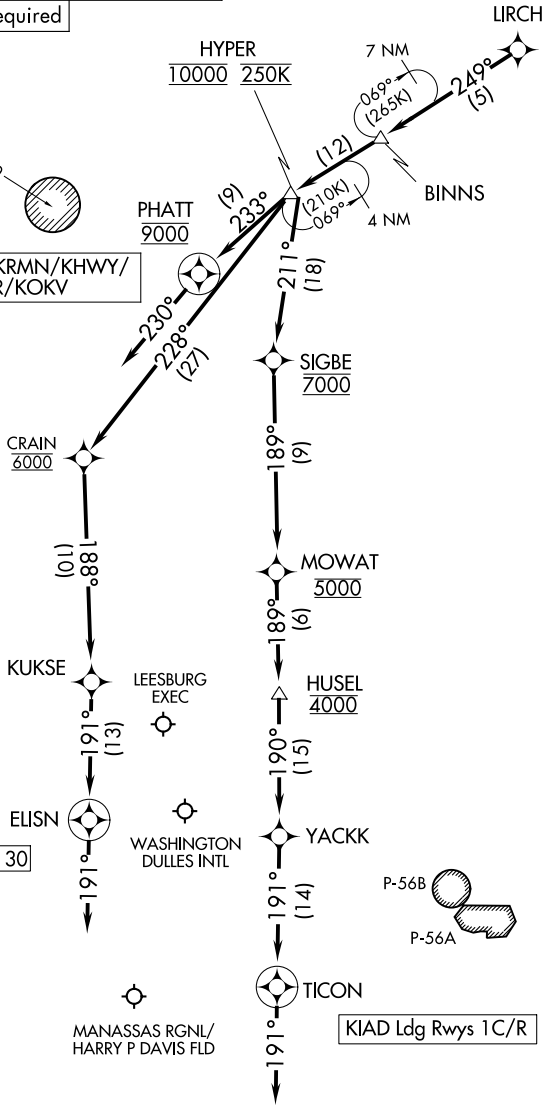

HYPER NINE ARRIVAL (RNAV) Arrival Routes

WASHINGTON, DC

POTOMAC APP CON
 133.0 288.35
 IAD D-ATIS
 134.85
 HEF ATIS
 125.175
 KNYG ATIS
 263.15

RNAV 1 - DME/DME/IRU or GPS

RADAR required

Ldg KNYG/KCJR/KEZF/KRMN/KHWY/
 KHFE/KMRB/KJYO/KFRR/KOKV
 KIAD Ldg Rwys 19L/C/R

NOTE: Jet and turboprop aircraft only.
 NOTE: For aircraft capable of 180K or greater.

KIAD Ldg Rwys 1L, 30

KIAD Ldg Rwys 1C/R

(CONTINUED ON FOLLOWING PAGE)

NOTE: Chart not to scale.

NE-3, 26 DEC 2024 to 23 JAN 2025

NE-3, 26 DEC 2024 to 23 JAN 2025