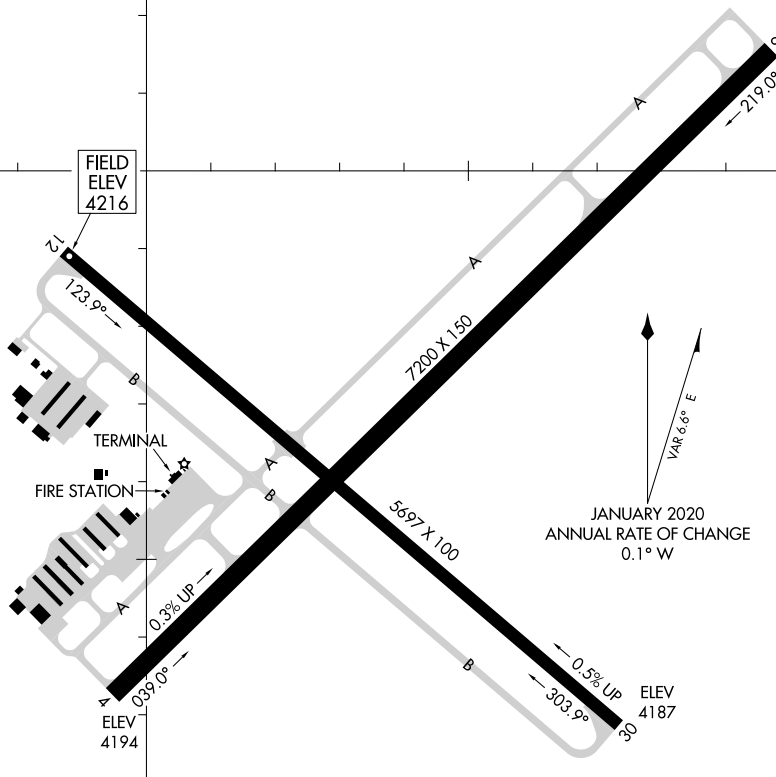

22083

AIRPORT DIAGRAM

AL-5144 (FAA)

CLOVIS RGNL (CVN)
CLOVIS, NEW MEXICO

AWOS-3PT
135.375
CLNC DEL
119.0
CTAF/UNICOM
122.8

103°05.0'W

103°04.0'W

SW-1, 26 DEC 2024 to 23 JAN 2025

JANUARY 2020
 ANNUAL RATE OF CHANGE
 0.1° W
 VAR 6.6° E

RWY 04-22
 PCN 17 F/C/X/T
 S-45, D-57
 RWY 08-26
 PCN 3 F/D/X/T
 RWY 12-30
 S-42, D-50

SW-1, 26 DEC 2024 to 23 JAN 2025

AIRPORT DIAGRAM

22083

CLOVIS, NEW MEXICO
CLOVIS RGNL (CVN)